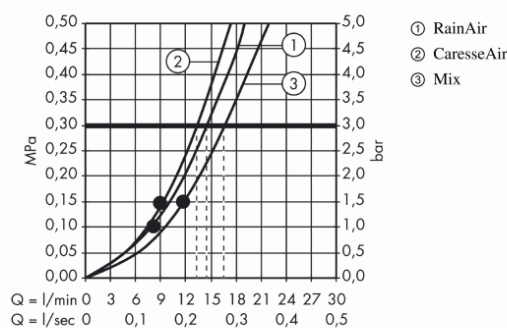

Flowchart

The consumption was measured in combination with the appropriate fittings (thermostat/mixer/ in-wall valve) to reflect actual application in practice.

Flushing of pipe must be done before fittings are installed. Failure to do so voids the warranty.

Follow cleaning instructions and avoid using any harmful chemicals.

All information is for reference only. Installation shall always be based on the specs provided with actual delivered items.

For more info, visit www.kuysen.com