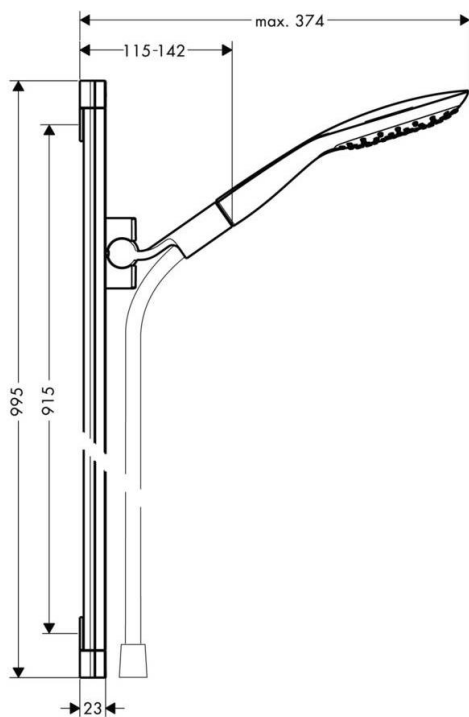

Brand : HANSGROHE, Germany  
 Name : PURA VIDA shower set with shower bar 90 cm  
 Item Code : 27853.000  
 Designer : Phoenix Design  
 Color / Finish : Chrome  
 Dimensions : Overall (LxWxH in cm)

**Product info:**

- consists of: hand shower, shower bar, shower hose, hand shower holder
- shower head size: 150 mm
- spray type: RainAir, CaresseAir, Mix
- convenient diversion via Select button
- pivot connector prevent hose from tangling
- 90° position adjustable hand shower holder, pivots left and right, up and down
- maximum flow rate at 3 bar: 16 l/min
- bar width: 23 mm
- profile stand pipe: square
- wall supports of plastic
- wall mounting: screw fastening