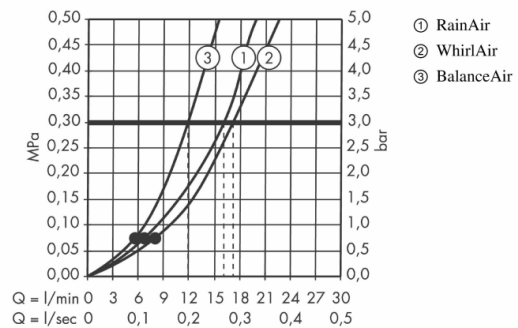

Technology

Flowchart