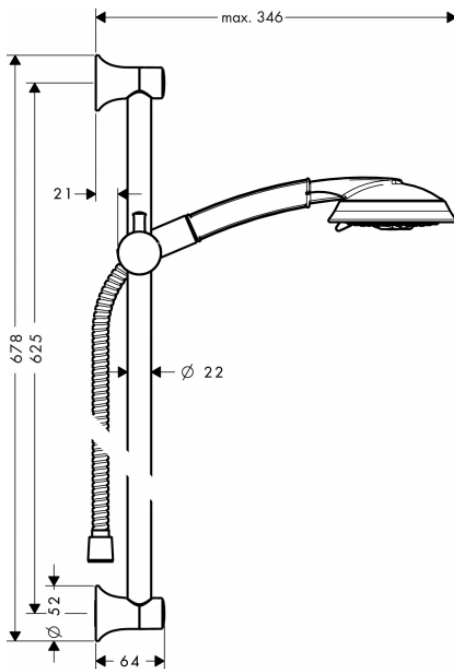

Brand : HANSGROHE, Germany  
 Name : Raindance Classic 100 3jet Shower Set  
 Item Code : 27843.090  
 Designer : Hansgrohe  
 Color / Finish : Chrome/Gold  
 Dimensions :

**Product info:**

- Consists of: hand shower, shower bar, shower hose, hand shower holder
- Shower head size: 119 mm
- Spray type: RainAir, Whirl, BalanceAir
- Spray type adjustment by turning spray disc
- Pivot connector prevent hose from tangling
- 90° position adjustable hand shower holder, pivots left and right, up and down
- Maximum flow rate at 3 bar: 17 l/min