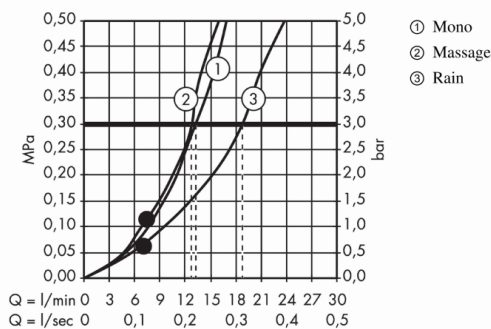

Brand : HANSGROHE, Germany
 Name : Croma 100 Multi Unica'Reno Lift
 Item Code : 27791.000

Designer : Hansgrohe
 Color / Finish : Chrome
 Dimensions :

Product info:

- Consists of: hand shower, shower bar, shower hose, hand shower holder
- Shower head size: 100 mm
- Operation: Use as overhead shower
- Spray type: Rain, Massage spray, MonoRain
- Spray type adjustment by turning spray disc
- Pivot connector prevent hose from tangling
- 90° position adjustable hand shower holder, pivots left and right, up and down
- Maximum flow rate at 3 bar: 19 l/min
- Profile stand pipe: round

Technology

Flowchart

The consumption was measured in combination with the appropriate fittings (thermostat/mixer/in-wall valve) to reflect actual application in practice.

Flushing of pipe must be done before fittings are installed. Failure to do so voids the warranty.