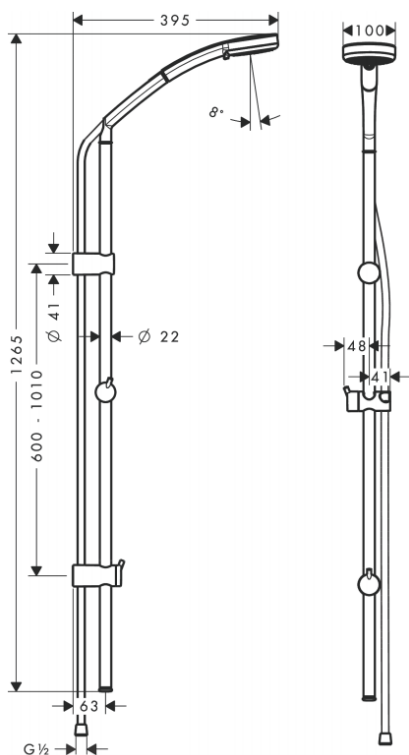

Brand : HANSGROHE, Germany
 Name : Croma 100 Multi Unica'Reno Lift
 Item Code : 27791.000

Designer : Hansgrohe
 Color / Finish : Chrome
 Dimensions :

Product info:

- Consists of: hand shower, shower bar, shower hose, hand shower holder
- Shower head size: 100 mm
- Operation: Use as overhead shower
- Spray type: Rain, Massage spray, MonoRain
- Spray type adjustment by turning spray disc
- Pivot connector prevent hose from tangling
- 90° position adjustable hand shower holder, pivots left and right, up and down
- Maximum flow rate at 3 bar: 19 l/min
- Profile stand pipe: round

Technology

Flowchart

The consumption was measured in combination with the appropriate fittings (thermostat/mixer/in-wall valve) to reflect actual application in practice.

Flushing of pipe must be done before fittings are installed. Failure to do so voids the warranty.