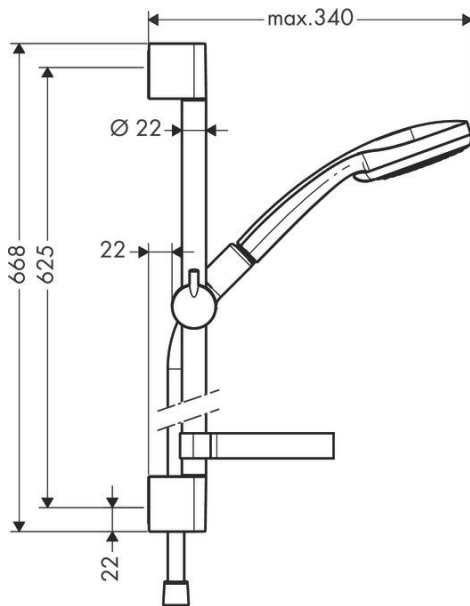

Brand : HANSGROHE, Germany
 Name : Cromo 100 Multi Shower Set
 Item Code : 27775.000

Designer : Hansgrohe
 Color / Finish : Chrome
 Dimensions :

Product info:

- Consists of: hand shower, shower bar, shower hose, hand shower holder, soap dish
- Shower head size: 100 mm
- Spray type: Rain, MonoRain, Massage spray
- Spray type adjustment by turning spray disc
- Pivot connector prevent hose from tangling
- 90° position adjustable hand shower holder, pivots left and right, up and down
- Maximum flow rate at 3 bar: 19 l/min
- Stand pipe length: 668 mm

Technology

Flowchart

The consumption was measured in combination with the appropriate fittings (thermostat/mixer/in-wall valve) to reflect actual application in practice.

Flushing of pipe must be done before fittings are installed. Failure to do so voids the warranty.
 Follow cleaning instructions and avoid using any harmful chemicals.
 All information is for reference only. Installation shall always be based on the specs provided with actual delivered items.
 For more info, visit www.kuysen.com