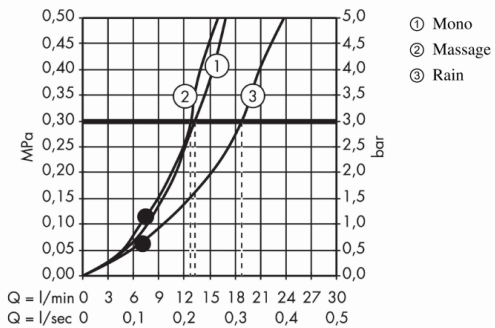

Brand : HANSGROHE, Germany
 Name : Cromo 100 Multi Shower Set
 Item Code : 27775.000

Designer : Hansgrohe
 Color / Finish : Chrome
 Dimensions :

Product info:

- Consists of: hand shower, shower bar, shower hose, hand shower holder, soap dish
- Shower head size: 100 mm
- Spray type: Rain, MonoRain, Massage spray
- Spray type adjustment by turning spray disc
- Pivot connector prevent hose from tangling
- 90° position adjustable hand shower holder, pivots left and right, up and down
- Maximum flow rate at 3 bar: 19 l/min
- Stand pipe length: 668 mm

Technology

Flowchart

The consumption was measured in combination with the appropriate fittings (thermostat/mixer/in-wall valve) to reflect actual application in practice.

Flushing of pipe must be done before fittings are installed. Failure to do so voids the warranty.
 Follow cleaning instructions and avoid using any harmful chemicals.
 All information is for reference only. Installation shall always be based on the specs provided with actual delivered items.
 For more info, visit www.kuysen.com