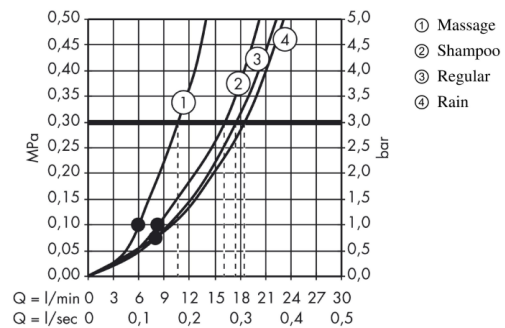

Brand : HANSGROHE, Germany
 Name : Cromo 100 Vario Shower Set
 Item Code : 27772.000
 Designer : Hansgrohe
 Color / Finish : Chrome
 Dimensions :

Product info:

- Consists of: hand shower, shower bar, shower hose, hand shower holder, soap dish
- Shower head size: 100 mm
- Spray type: Rain, Shampoo spray, normal spray, Massage spray
- Spray type adjustment by turning spray disc
- Pivot connector prevent hose from tangling
- 90° position adjustable hand shower holder, pivots left and right, up and down
- Maximum flow rate at 3 bar: 18 l/min

Technology

Flowchart

The consumption was measured in combination with the appropriate fittings (thermostat/mixer/ in-wall valve) to reflect actual application in practice.

Flushing of pipe must be done before fittings are installed. Failure to do so voids the warranty.
 Follow cleaning instructions and avoid using any harmful chemicals.
 All information is for reference only. Installation shall always be based on the specs provided with actual delivered items.
 For more info, visit www.kuysen.com