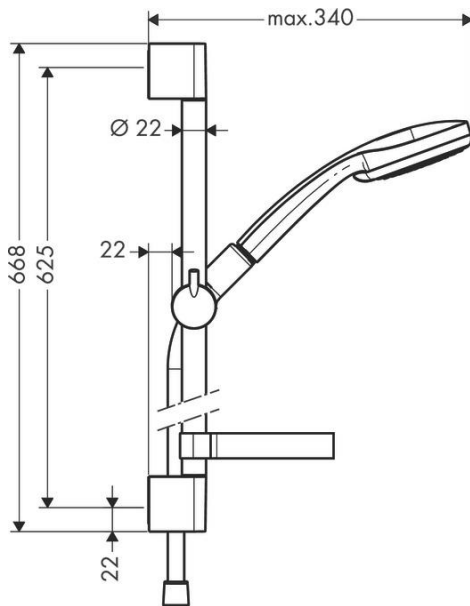

Brand : HANSGROHE, Germany
 Name : Cromo 100 Vario Shower Set
 Item Code : 27772.000
 Designer : Hansgrohe
 Color / Finish : Chrome
 Dimensions :

Product info:

- Consists of: hand shower, shower bar, shower hose, hand shower holder, soap dish
- Shower head size: 100 mm
- Spray type: Rain, Shampoo spray, normal spray, Massage spray
- Spray type adjustment by turning spray disc
- Pivot connector prevent hose from tangling
- 90° position adjustable hand shower holder, pivots left and right, up and down
- Maximum flow rate at 3 bar: 18 l/min

Technology

Flowchart

The consumption was measured in combination with the appropriate fittings (thermostat/mixer/ in-wall valve) to reflect actual application in practice.

Flushing of pipe must be done before fittings are installed. Failure to do so voids the warranty.
 Follow cleaning instructions and avoid using any harmful chemicals.
 All information is for reference only. Installation shall always be based on the specs provided with actual delivered items.
 For more info, visit www.kuysen.com