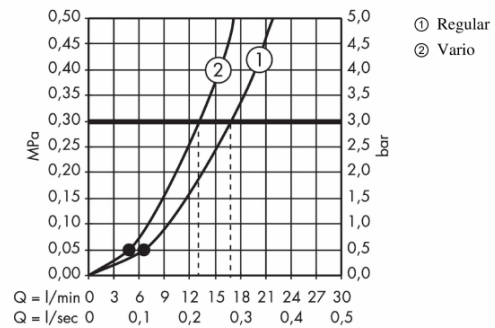

Brand : HANSGROHE, Germany
 Name : Crometta 85 Shower Set
 Item Code : 27763.000

Designer : Hansgrohe
 Color / Finish : Chrome
 Dimensions :

Product info:

- Consists of: hand shower, shower bar, shower hose, hand shower holder
- Shower head size: 85 mm
- Spray type: normal spray, Vario spray
- Spray type adjustment by turning spray disc
- Maximum flow rate at 3 bar: 17 l/min

Technology

Flowchart

The consumption was measured in combination with the appropriate fittings (thermostat/mixer/ in-wall valve) to reflect actual application in practice.

Flushing of pipe must be done before fittings are installed. Failure to do so voids the warranty.