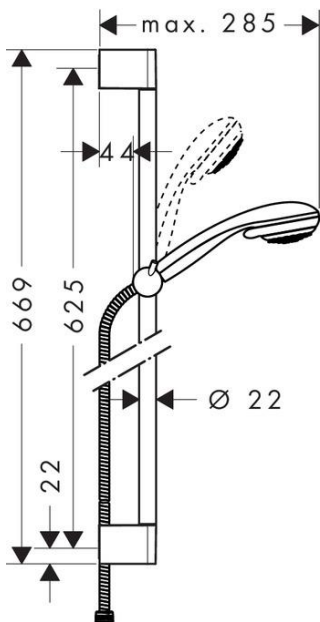

Brand : HANSGROHE, Germany
 Name : Crometta 85 Shower Set
 Item Code : 27763.000

Designer : Hansgrohe
 Color / Finish : Chrome
 Dimensions :

Product info:

- Consists of: hand shower, shower bar, shower hose, hand shower holder
- Shower head size: 85 mm
- Spray type: normal spray, Vario spray
- Spray type adjustment by turning spray disc
- Maximum flow rate at 3 bar: 17 l/min

Technology

Flowchart

The consumption was measured in combination with the appropriate fittings (thermostat/mixer/ in-wall valve) to reflect actual application in practice.

Flushing of pipe must be done before fittings are installed. Failure to do so voids the warranty.