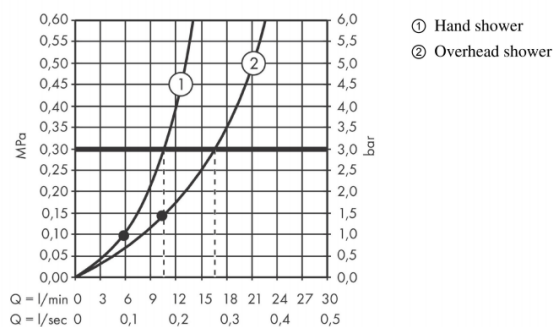

Flushing of pipe must be done before fittings are installed. Failure to do so voids the warranty.

Follow cleaning instructions and avoid using any harmful chemicals.

All information is for reference only. Installation shall always be based on the specs provided with actual delivered items.

For more info, visit www.kuysen.com