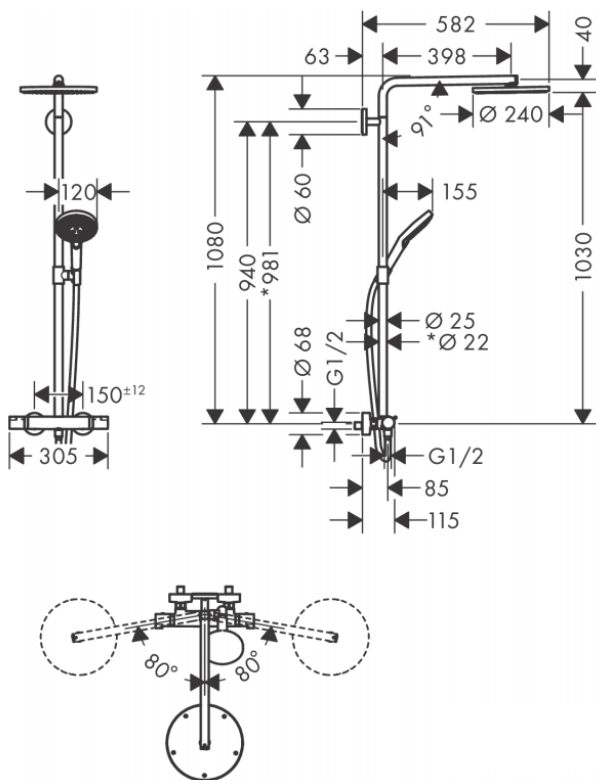

Brand : HANSGROHE, Germany
 Name : Raindance Select S Showerpipe 240
 Item Code : 27633.670
 Designer : Hansgrohe
 Color / Finish : Matt Black
 Dimensions :

Product info:

- Consists of: overhead shower, hand shower, shower thermostat, shower hose, hand shower holder
- Overhead shower Raindance S240, 240mm
- Spray type overhead shower: PowderRain
- Spray type hand shower: Rain, PowderRain, Whirl
- Swiveling shower arm length: 460 mm
- Maximum flow rate at 3 bar: 16 l/min
- Flow rate PowderRain spray (at 0.3 bar): 16 l/min
- Operating pressure: min. 1 bar/max. 10 bar
- Thermostat Ecostat Comfort
- Safety lock at 40° C
- Adjustable hot water limitation
- Outlets controlled via turning handle