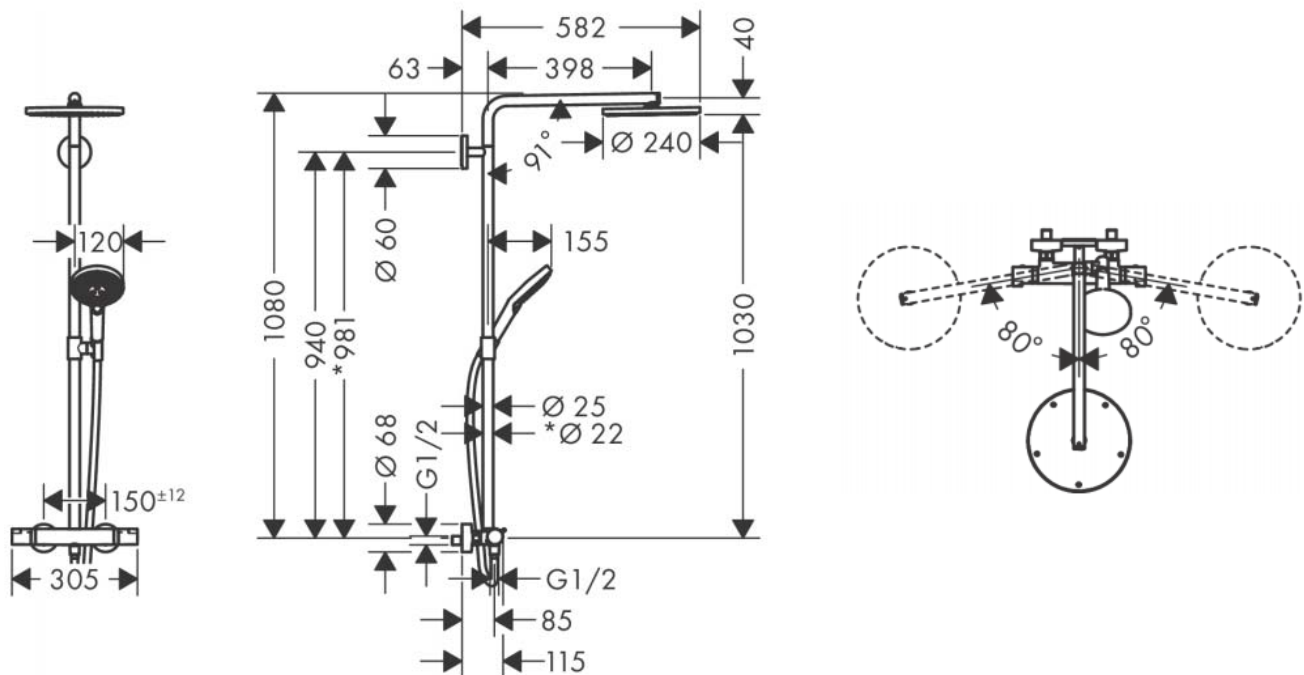

K U Y S E N
ENTERPRISES, INC.

hansgrohe

Brand : HANSGROHE, Germany
Name : RAINDANCE SELECT S Showerpipe
Item Code : 27633.140
Designer :
Color / Finish: Brushed Bronze
Dimensions : Overall (LxWxH in cm)

Product info:

- consists of: overhead shower, hand shower, shower thermostat, shower hose, slider, shower bar
- overhead shower Raindance S240 P
- shower head size overhead shower: 240 mm
- spray type overhead shower: PowderRain
- spray type hand shower: Rain, PowderRain, Whirl
- maximum flow rate at 3 bar: 16 l/min
- flow rate PowderRain spray (at 3 bar): 16 l/min
- minimum flow pressure: 1,5 bar
- operating pressure: min. 1 bar/max. 10
- height-adjustable hand shower holder
- shower arm length overhead shower: 460 mm · swivel shower arm
- safety lock at 40° C
- adjustable hot water limitation
- outlets controlled via turning handle