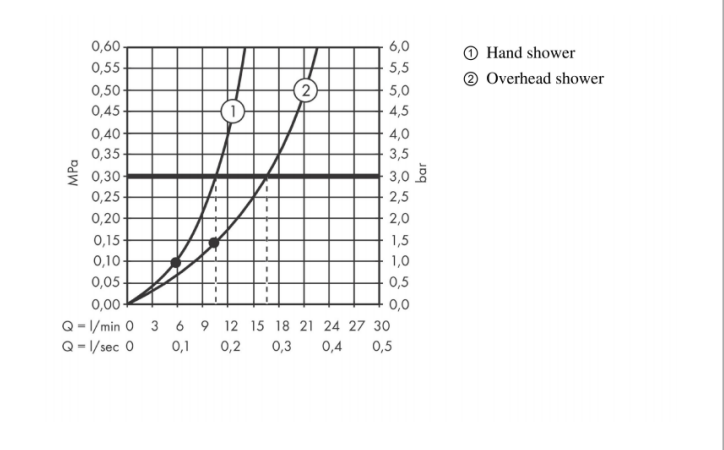

Flushing of pipe must be done before fittings are installed. Failure to do so voids the warranty.
Follow cleaning instructions and avoid using any harmful chemicals.
All information is for reference only. Installation shall always be based on the specs provided with actual delivered items.
For more info, visit www.kuysen.com