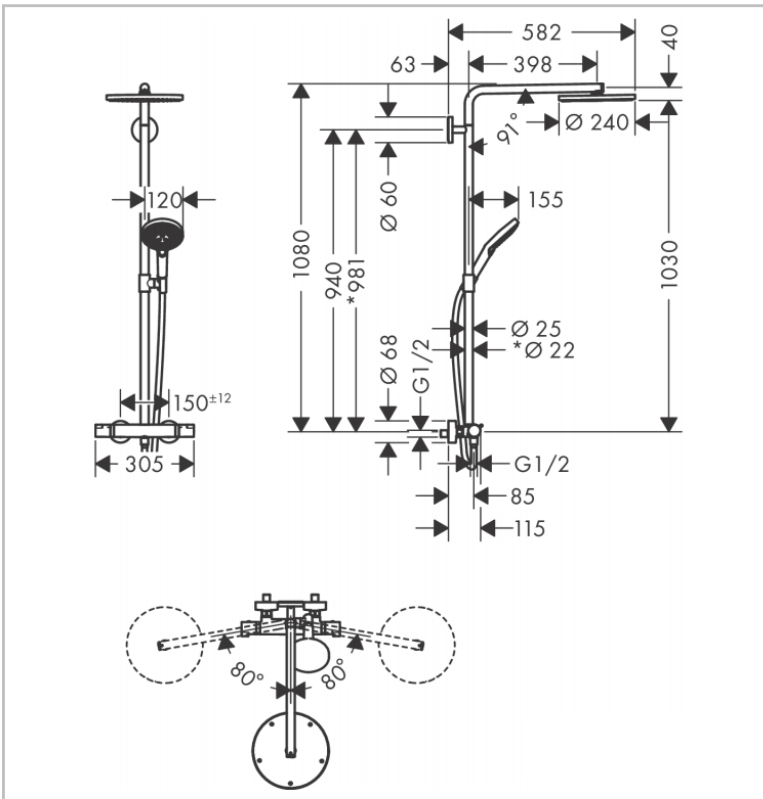

Brand : HANSGROHE, Germany  
 Name : Raindance Select S Showerpipe 240  
 Item Code : 27633.000  
 Designer : Hansgrohe  
 Color / Finish : Chrome  
 Dimensions :

**Product info:**

- Consists of: overhead shower, hand shower, shower thermostat, shower hose, hand shower holder
- Overhead shower Raindance S240, 240mm
- Spray type overhead shower: PowderRain
- Spray type hand shower: Rain, PowderRain, Whirl
- Swiveling shower arm length: 460 mm
- Maximum flow rate at 3 bar: 16 l/min
- Flow rate PowderRain spray (at 0.3 bar): 16 l/min
- Operating pressure: min. 1 bar/max. 10 bar
- Thermostat Ecostat Comfort
- Safety lock at 40° C
- Adjustable hot water limitation
- Outlets controlled via turning handle