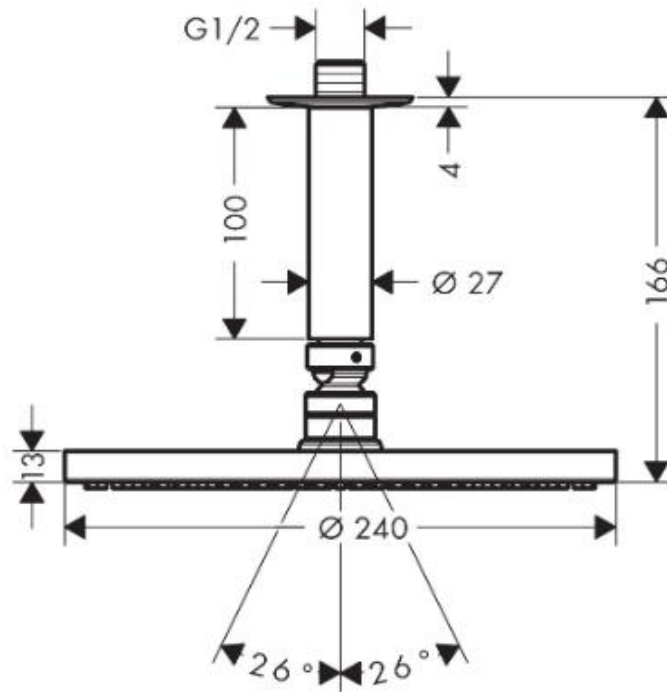

SPECIFICATION SHEET - fittings

BRAND:	hansgrohe	Product Photo:
ORIGIN:	Germany	
SERIES:	Overhead Showers	
PRODUCT DESCRIPTION:	Raindance S 240 Air 1jet overhead shower • spray type: PowderRain spray • with ceiling connector 100mm • Flow rate: 18 l./min. at 3 bar	
MODEL No.	27620 000	
FINISH/COLOUR:	Chrome-plated	
DIMENSIONS:	Ø240mm	
OPTIONAL MATCHING PARTS:		

Technical Informations: Suitable for continous flow water heater

REMINDER:	Pipe flushing must be done before faucets are installed. Failure to do so voids the warranty.
	Do not use cleaners containing abrasive cleansers, ammonia, bleach, acids, waxes, alcohol, solvents or other products not recommended for chrome.
	All information is for reference only, installation shall always be based on the actual product delivered.