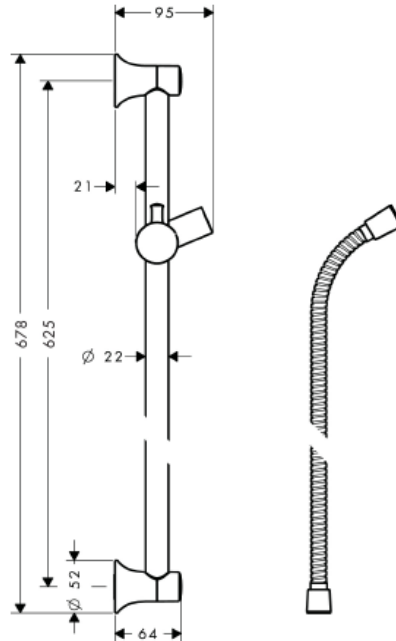

SPECIFICATION SHEET - fittings

BRAND:	hangrohe	Product Photo:
ORIGIN:	Germany	
SERIES:	Swing C	
PRODUCT DESCRIPTION:	Unica'C Wall sliding bar 24" for handshower	
MODEL No.	27617 920	
FINISH/COLOUR:	Rubber Bronze	
DIMENSIONS:		
OPTIONAL MATCHING PARTS:		

Technical Informations: Suitable for continous flow water heater

REMINDER:	Pipe flushing must be done before faucets are installed. Failure to do so voids the warranty. Do not use cleaners containing abrasive cleansers, ammonia, bleach, acids, waxes, alcohol, solvents or other products not recommended for chrome. All information is for reference only, installation shall always be based on the actual product delivered.