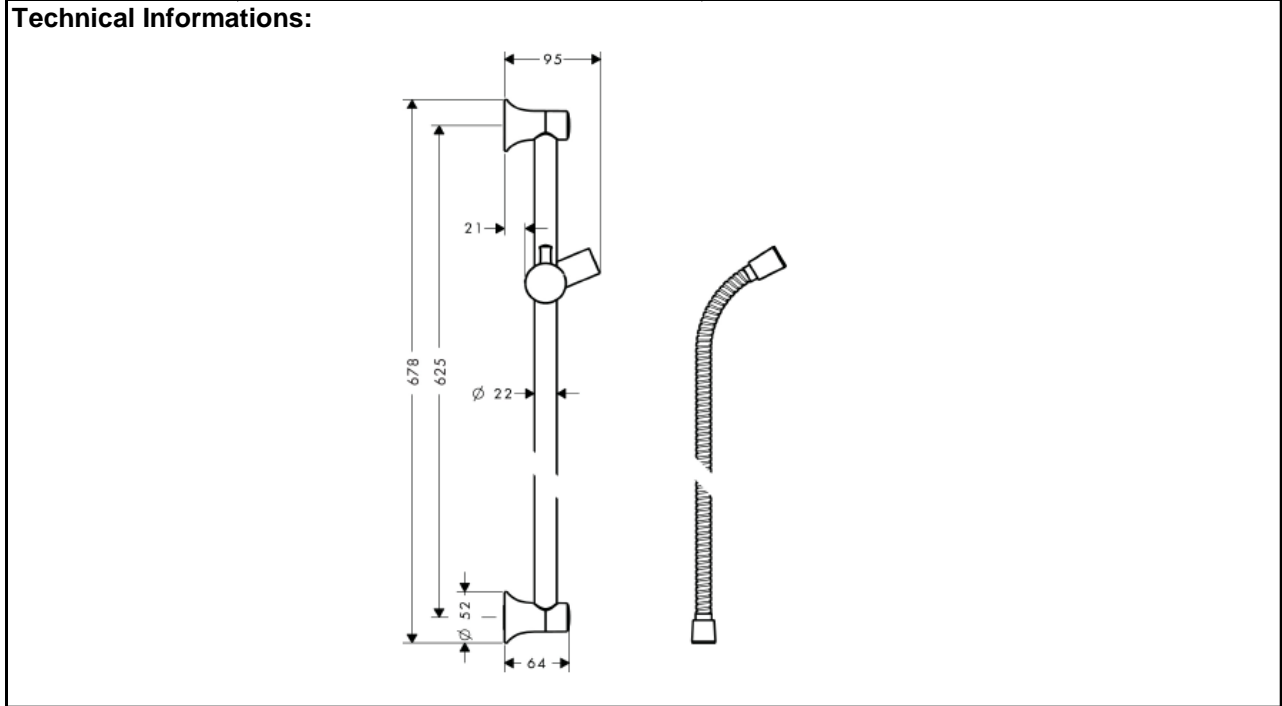

## SPECIFICATION SHEET - fittings

<b>BRAND:</b>	<b>hansgrohe</b>	<b>Product Photo:</b> 
<b>ORIGIN:</b>	Germany	
<b>SERIES:</b>	<b>Metris C</b>	
<b>PRODUCT DESCRIPTION:</b>	<b>Unica C</b> Wall sliding bar for handshower 24"	
<b>MODEL No.</b>	27617 830	
<b>FINISH/COLOUR:</b>	Polished Nickel	
<b>DIMENSIONS:</b>	678mm length	
<b>OPTIONAL MATCHING PARTS:</b>		