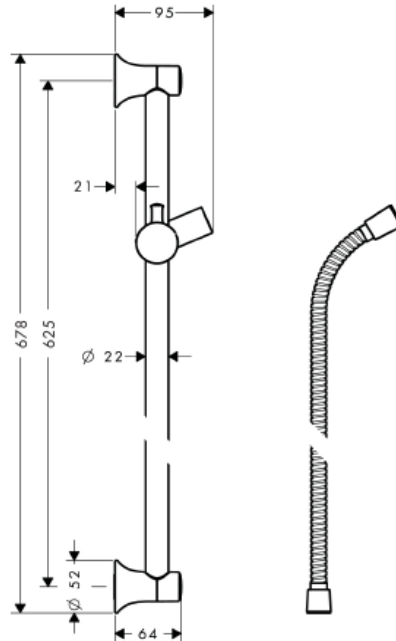

SPECIFICATION SHEET - fittings

BRAND:	hangrohe	Product Photo:
ORIGIN:	Germany	
SERIES:	Swing C	
PRODUCT DESCRIPTION:	Unica'C Wall sliding bar 24" for handshower	
MODEL No.	27617 820	
FINISH/COLOUR:	Brushed Nickel	
DIMENSIONS:		
OPTIONAL MATCHING PARTS:		

Technical Informations: Suitable for continous flow water heater

REMINDER:	Pipe flushing must be done before faucets are installed. Failure to do so voids the warranty.
	Do not use cleaners containing abrasive cleansers, ammonia, bleach, acids, waxes, alcohol, solvents or other products not recommended for chrome.
	All information is for reference only, installation shall always be based on the actual product delivered.