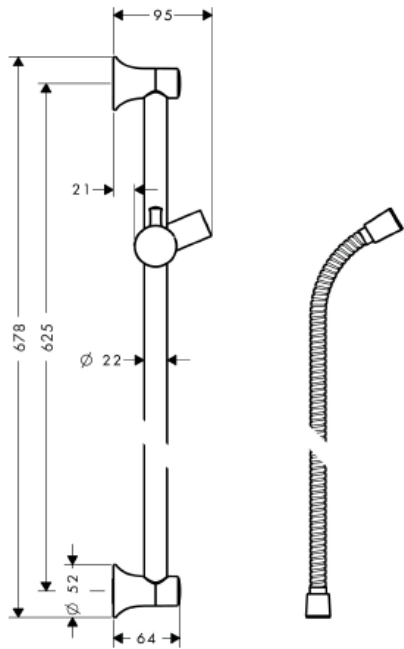

SPECIFICATION SHEET - fittings

BRAND:	hansgrohe	Product Photo:
ORIGIN:	Germany	
SERIES:	Solaris	
PRODUCT DESCRIPTION:	Unica'C wall sliding bar 24" for handshower	
MODEL No.	27617 000	
FINISH/COLOUR:	Chrome-plated	
DIMENSIONS:		
OPTIONAL MATCHING PARTS:		

Technical Informations: Suitable for continous flow water heater

REMINDER:	Pipe flushing must be done before faucets are installed. Failure to do so voids the warranty. Do not use cleaners containing abrasive cleansers, ammonia, bleach, acids, waxes, alcohol, solvents or other products not recommended for chrome. All information is for reference only, installation shall always be based on the actual product delivered.