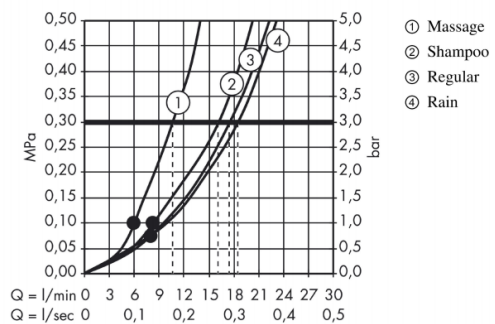

Technology

Flowchart

The consumption was measured in combination with the appropriate fittings (thermostat/mixer/ in-wall valve) to reflect actual application in practice.

Flushing of pipe must be done before fittings are installed. Failure to do so voids the warranty.
Follow cleaning instructions and avoid using any harmful chemicals.
All information is for reference only. Installation shall always be based on the specs provided with actual delivered items.
For more info, visit www.kuysen.com