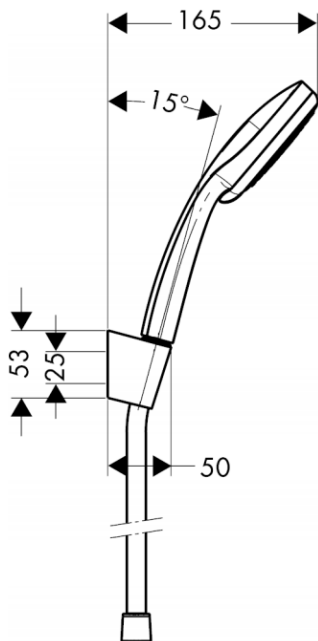

Brand : HANSGROHE, Germany  
 Name : Cromo 100 Vario set  
 Item Code : 27594.000  
 Designer : Hansgrohe  
 Color / Finish : Chrome  
 Dimensions :

**Product info:**

- Consists of: hand shower, shower holder, shower hose
- Shower head size: 100 mm
- Spray type: Rain, normal spray, Shampoo spray, Massage spray
- Spray type adjustment by turning spray disc
- Maximum flow rate at 3 bar: 19 l/min
- Pivot connector prevent hose from tangling
- Shower holder of plastic

**Technology**

**Flowchart**

The consumption was measured in combination with the appropriate fittings (thermostat/mixer/ in-wall valve) to reflect actual application in practice.

Flushing of pipe must be done before fittings are installed. Failure to do so voids the warranty.  
 Follow cleaning instructions and avoid using any harmful chemicals.  
 All information is for reference only. Installation shall always be based on the specs provided with actual delivered items.  
 For more info, visit [www.kuysen.com](http://www.kuysen.com)