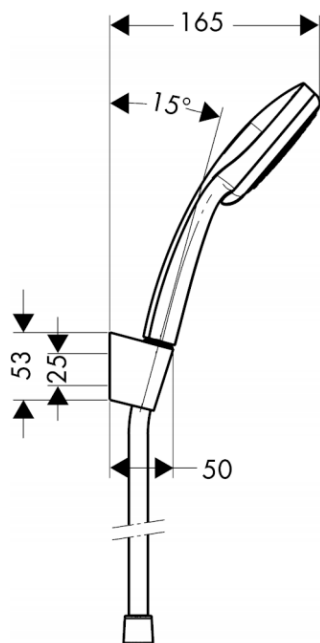

Brand : HANSGROHE, Germany
 Name : Croma 100 Multi set
 Item Code : 27593.000
 Designer : Hansgrohe
 Color / Finish : Chrome
 Dimensions :

Product info:

- Consists of: hand shower, shower holder, shower hose
- Shower head size: 100 mm
- Spray type: MonoRain, Massage spray, Rain
- Spray type adjustment by turning spray disc
- Maximum flow rate at 3 bar: 19 l/min
- Pivot connector prevent hose from tangling
- Shower holder of plastic

Technology

Flowchart

The consumption was measured in combination with the appropriate fittings (thermostat/mixer/ in-wall valve) to reflect actual application in practice.

Flushing of pipe must be done before fittings are installed. Failure to do so voids the warranty.