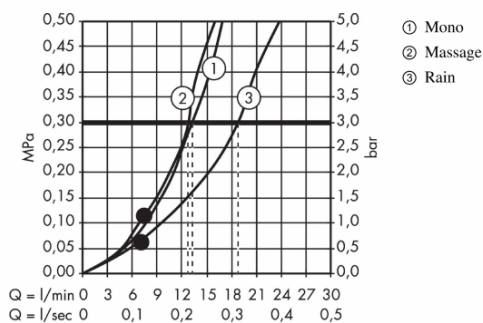

Brand : HANSGROHE, Germany
 Name : Croma 100 Multi set
 Item Code : 27593.000
 Designer : Hansgrohe
 Color / Finish : Chrome
 Dimensions :

Product info:

- Consists of: hand shower, shower holder, shower hose
- Shower head size: 100 mm
- Spray type: MonoRain, Massage spray, Rain
- Spray type adjustment by turning spray disc
- Maximum flow rate at 3 bar: 19 l/min
- Pivot connector prevent hose from tangling
- Shower holder of plastic

Technology

Flowchart

The consumption was measured in combination with the appropriate fittings (thermostat/mixer/ in-wall valve) to reflect actual application in practice.

Flushing of pipe must be done before fittings are installed. Failure to do so voids the warranty.