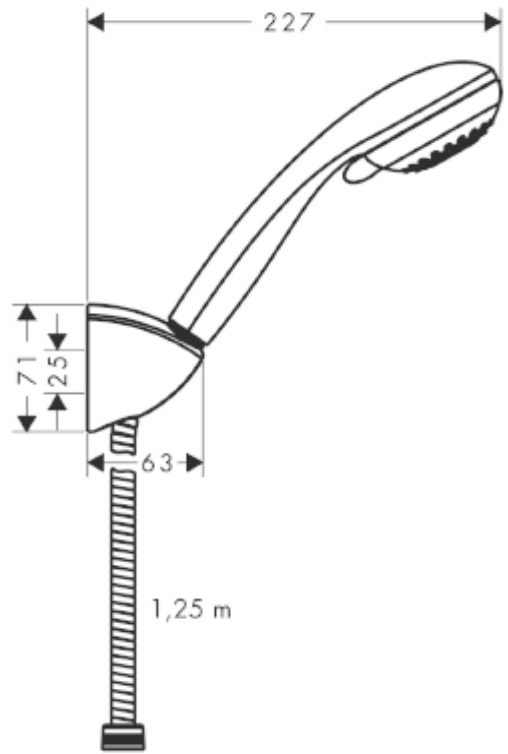

SPECIFICATION SHEET - fittings

BRAND:	hansgrohe	Product Photo:
ORIGIN:	Germany	
SERIES:	Handshowers	
PRODUCT DESCRIPTION:	Crometta 85 Multi handshower set • with Porter C wall support • with 1.25m flexible shower hose • Mono, Normal and Massage spray • flow rate: 16 l/min	
MODEL No.	27568 000	
FINISH/COLOUR:	Chrome-plated	
DIMENSIONS:		
OPTIONAL MATCHING PARTS:		

Technical Informations: Suitable for continous flow water heater

REMINDER:	Pipe flushing must be done before faucets are installed. Failure to do so voids the warranty. Do not use cleaners containing abrasive cleansers, ammonia, bleach, acids, waxes, alcohol, solvents or other products not recommended for chrome. All information is for reference only, installation shall always be based on the actual product delivered.