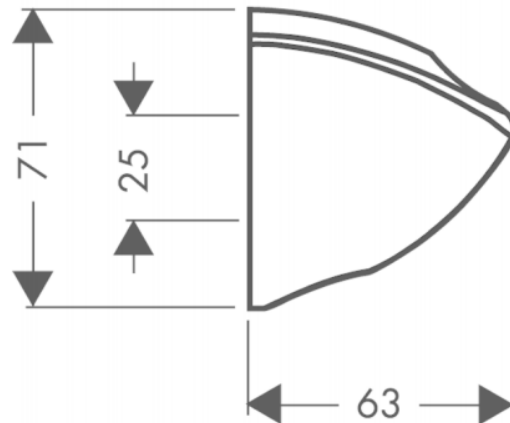

Brand : HANSGROHE, Germany
Name : Porter C Shower Holder
Item Code : 27521.000

Designer : Hansgrohe
Color / Finish : Chrome
Dimensions :

Product info:

- Fixed holding position
- For hoses with conical nut
- plastic