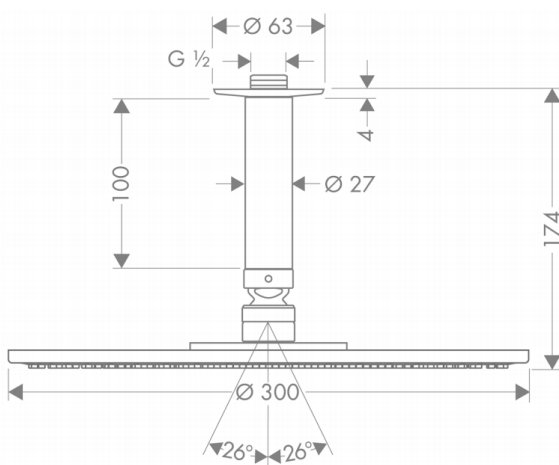

Brand : HANSGROHE, Germany
 Name : Raindance S Overhead Shower 300
 1jet with Ceiling Connector
 Item Code : 27494.000
 Designer : Hansgrohe
 Color / Finish : Chrome
 Dimensions : Ø300 x 174mm

Product info

- Consists of: overhead shower, shower arm
- Shower head size: 300 mm
- Spray type: RainAir
- Ball-joint: overhead shower angle adjustable
- Maximum flow rate at 3 bar: 20 l/min
- Ceiling connection length: 100mm
- Material spray disc: metal
- Spray disc removable for cleaning

Technology

Flowchart

The consumption was measured in combination with the appropriate fittings (thermostat/mixer/in-wall valve) to reflect actual application in practice.

Flushing of pipe must be done before fittings are installed. Failure to do so voids the warranty.