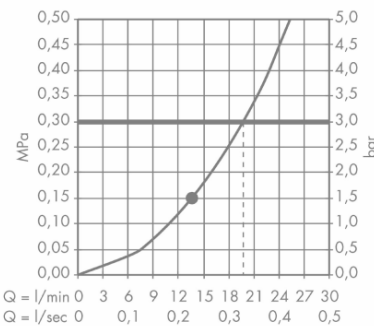

Flowchart

The consumption was measured in combination with the appropriate fittings (thermostat/mixer/in-wall valve) to reflect actual application in practice.

Flushing of pipe must be done before fittings are installed. Failure to do so voids the warranty.

Follow cleaning instructions and avoid using any harmful chemicals.

All information is for reference only. Installation shall always be based on the specs provided with actual delivered items.

For more info, visit www.kuysen.com