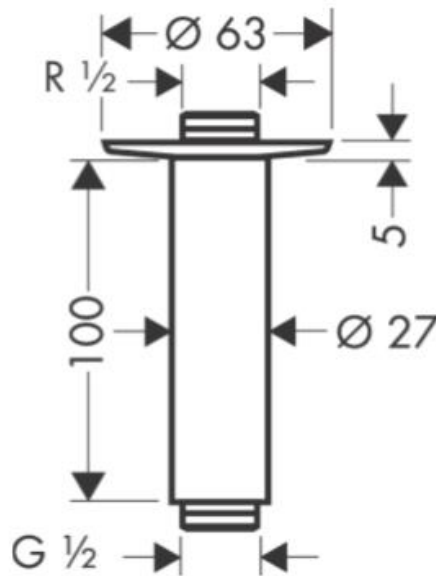

SPECIFICATION SHEET - fittings

BRAND:	hansgrohe	Product Photo:
ORIGIN:	Germany	
SERIES:	Swing C	
PRODUCT DESCRIPTION:	4" Ceiling arm	
MODEL No.	27479 920	
FINISH/COLOUR:	Rubbed Bronze	
DIMENSIONS:		
OPTIONAL MATCHING PARTS:		

Technical Informations: Suitable for continous flow water heater

REMINDER:	Pipe flushing must be done before faucets are installed. Failure to do so voids the warranty.
	Do not use cleaners containing abrasive cleansers, ammonia, bleach, acids, waxes, alcohol, solvents or other products not recommended for chrome.
	All information is for reference only, installation shall always be based on the actual product delivered.