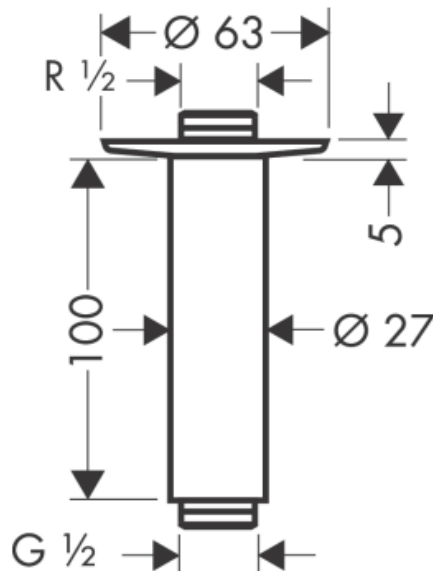

SPECIFICATION SHEET - fittings

BRAND:	hansgrohe	Product Photo:
ORIGIN:	Germany	
SERIES:	Overhead Showers	
PRODUCT DESCRIPTION:	Ceiling Connector 100mm	
MODEL No.	27479 000	
FINISH/COLOUR:	Chrome-plated	
DIMENSIONS:		
OPTIONAL MATCHING PARTS:		

Technical Informations: Suitable for continous flow water heater

REMINDER:	Pipe flushing must be done before faucets are installed. Failure to do so voids the warranty.
	Do not use cleaners containing abrasive cleansers, ammonia, bleach, acids, waxes, alcohol, solvents or other products not recommended for chrome.
	All information is for reference only, installation shall always be based on the actual product delivered.