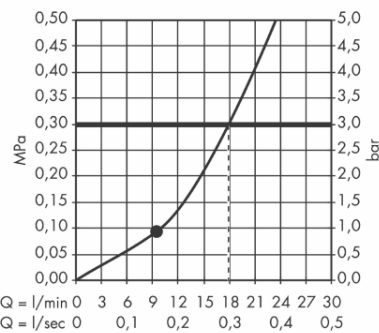

Brand : HANSGROHE, Germany  
 Name : Raindance S Overhead Shower 240  
 1jet with Ceiling Connector  
 Item Code : 27477.000  
 Designer : Hansgrohe  
 Color / Finish : Chrome  
 Dimensions : Ø240 x 170mm

**Product info**

- Consists of: overhead shower, ceiling connector
- Shower head size: 240 mm
- Spray type: RainAir
- Ball-joint: overhead shower angle adjustable
- Flow rate RainAir spray (at 3 bar): 18 l/min
- Material spray disc: metal
- Ceiling connection length: 100 mm
- Installation: ceiling

**Technology**

**Flowchart**

The consumption was measured in combination with the appropriate fittings (thermostat/mixer/in-wall valve) to reflect actual application in practice.

Flushing of pipe must be done before fittings are installed. Failure to do so voids the warranty.