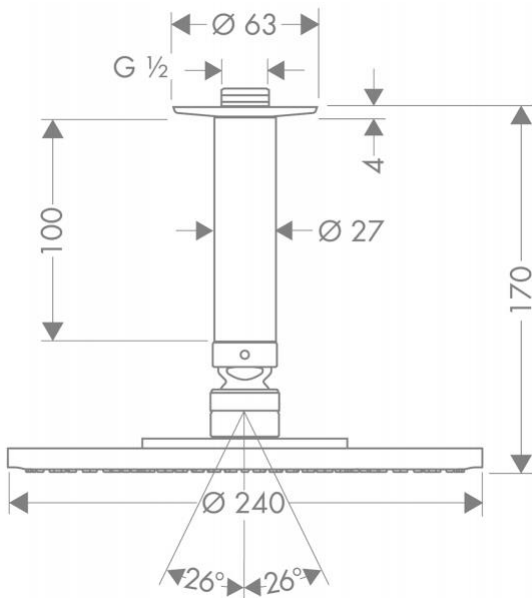

Brand : HANSGROHE, Germany  
 Name : Raindance S Overhead Shower 240  
 1jet with Ceiling Connector  
 Item Code : 27477.000  
 Designer : Hansgrohe  
 Color / Finish : Chrome  
 Dimensions : Ø240 x 170mm

**Product info**

- Consists of: overhead shower, ceiling connector
- Shower head size: 240 mm
- Spray type: RainAir
- Ball-joint: overhead shower angle adjustable
- Flow rate RainAir spray (at 3 bar): 18 l/min
- Material spray disc: metal
- Ceiling connection length: 100 mm
- Installation: ceiling