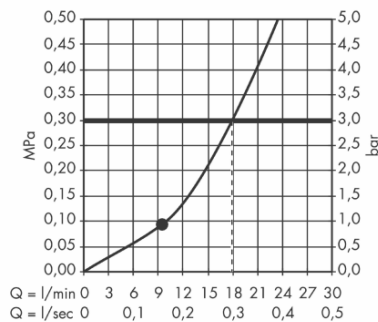

Technology

Flowchart

The consumption was measured in combination with the appropriate fittings (thermostat/mixer/ in-wall valve) to reflect actual application in practice.