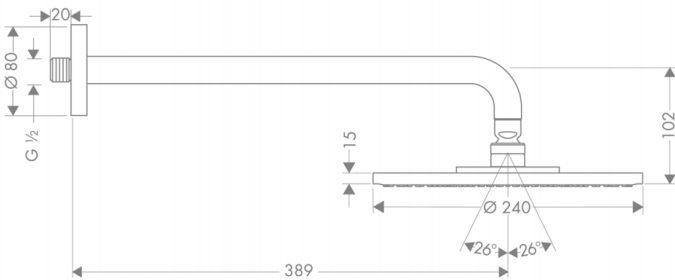

Brand : HANSGROHE, Germany  
 Name : Raindance S Overhead Shower 240  
 1jet with Shower Arm  
 Item Code : 27474.000  
 Designer : Hansgrohe  
 Color / Finish : Chrome  
 Dimensions :

**Product info**

- Consists of: overhead shower, shower arm
- Shower head size: 240 mm
- Spray type: RainAir
- Shower arm length: 390mm
- Ball-joint: overhead shower angle adjustable
- Flow rate RainAir spray (at 3 bar): 18 l/min
- Material spray disc: metal
- Spray disc removable for cleaning

**Technology**

**Flowchart**

The consumption was measured in combination with the appropriate fittings (thermostat/mixer/ in-wall valve) to reflect actual application in practice.

Flushing of pipe must be done before fittings are installed. Failure to do so voids the warranty.