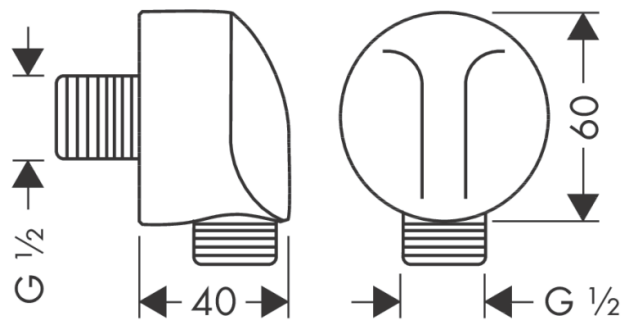

Brand : HANSGROHE, Germany  
Name : FixFit Wall Outlet E  
Item Code : 27454.000  
  
Designer : Hansgrohe  
Color / Finish : Chrome  
Dimensions :

Product info:  
• Metal connection angle

Flushing of pipe must be done before fittings are installed. Failure to do so voids the warranty.  
Follow cleaning instructions and avoid using any harmful chemicals.  
All information is for reference only. Installation shall always be based on the specs provided with actual delivered items.  
For more info, visit [www.kuysen.com](http://www.kuysen.com)