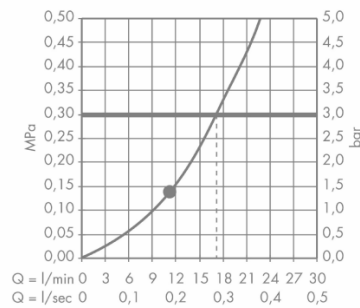

Technology

Flowchart