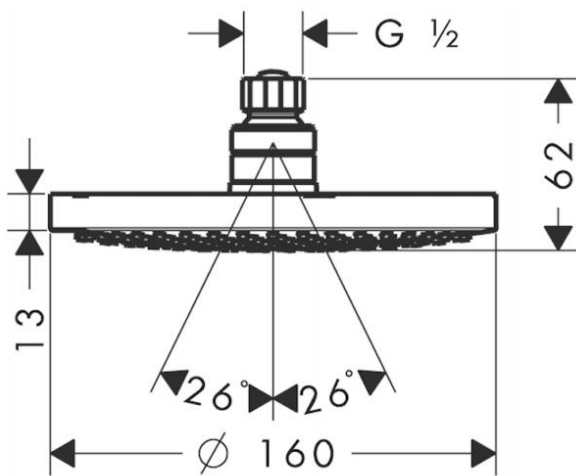

Brand : HANSGROHE, Germany
 Name : Croma Overhead Shower 160 1jet
 Item Code : 27450.000

Designer : Hansgrohe
 Color / Finish : Chrome
 Dimensions : Ø160 x 62mm

Product info

- Shower head size: 160 mm
- Spray type: Rain
- Ball-joint: overhead shower angle adjustable
- Flow rate Rain spray (at 3 bar): 17 l/min
- Material spray disc: plastic