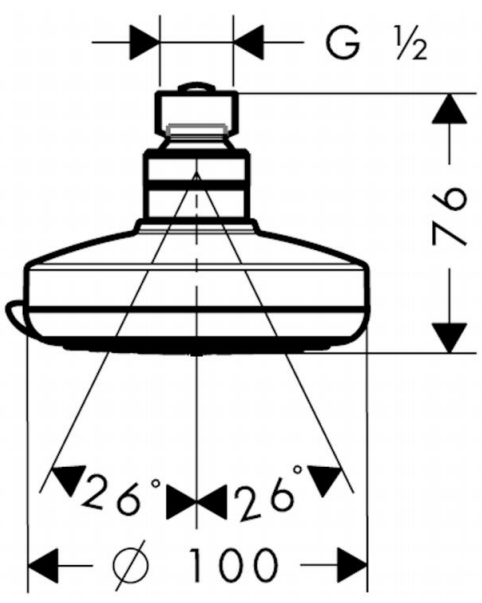

Brand : HANSGROHE, Germany
 Name : Cromo 100 Overhead Shower Vario
 Item Code : 27441.000
 Designer : Hansgrohe
 Color / Finish : Chrome
 Dimensions : Ø 100 x 76mm

- Product info**
- Shower head size: 100 mm
 - Spray type: Rain, Shampoo spray, normal spray, Massage spray
 - Ball-joint: overhead shower angle adjustable
 - Flow rate Rain spray (at 3 bar): 22 l/min
 - Flow rate shampoo spray (at 3 bar): 17 l/min
 - Flow rate normal spray (at 3 bar): 20 l/min
 - Flow rate massage spray (at 3 bar): 11 l/min
 - Adjustment with shift on overhead shower
 - Grey spray disc
 - Material spray disc: plastic