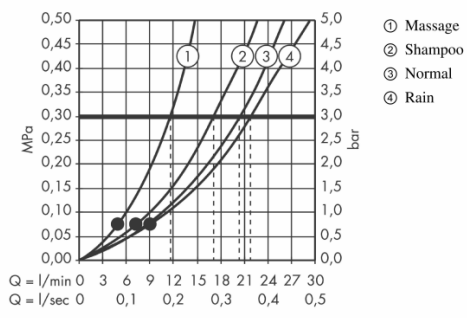

Brand : HANSGROHE, Germany
 Name : Cromo 100 Overhead Shower Vario
 Item Code : 27441.000
 Designer : Hansgrohe
 Color / Finish : Chrome
 Dimensions : Ø 100 x 76mm

- Product info**
- Shower head size: 100 mm
 - Spray type: Rain, Shampoo spray, normal spray, Massage spray
 - Ball-joint: overhead shower angle adjustable
 - Flow rate Rain spray (at 3 bar): 22 l/min
 - Flow rate shampoo spray (at 3 bar): 17 l/min
 - Flow rate normal spray (at 3 bar): 20 l/min
 - Flow rate massage spray (at 3 bar): 11 l/min
 - Adjustment with shift on overhead shower
 - Grey spray disc
 - Material spray disc: plastic

Technology

Flowchart

The consumption was measured in combination with the appropriate fittings (thermostat/mixer/in-wall valve) to reflect actual application in practice.

Flushing of pipe must be done before fittings are installed. Failure to do so voids the warranty.
 Follow cleaning instructions and avoid using any harmful chemicals.
 All information is for reference only. Installation shall always be based on the specs provided with actual delivered items.
 For more info, visit www.kuysen.com