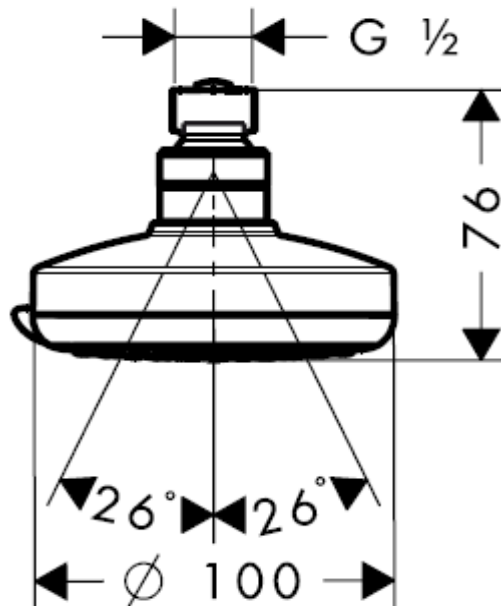

SPECIFICATION SHEET - fittings

BRAND:	hansgrohe	Product Photo:
ORIGIN:	Germany	
SERIES:	Overhead Showers	
PRODUCT DESCRIPTION:	Croma 100 Vario overhead shower • normal, massage, Rain & shampoo sprays • Flow rate: 11~22 l./min. at 3 bar	
MODEL No.	27441 000	
FINISH/COLOUR:	Chrome-plated	
DIMENSIONS:	Ø100mm	
OPTIONAL MATCHING PARTS:		

Technical Informations: Suitable for continous flow water heater

REMINDER:	Pipe flushing must be done before faucets are installed. Failure to do so voids the warranty.
	Do not use cleaners containing abrasive cleansers, ammonia, bleach, acids, waxes, alcohol, solvents or other products not recommended for chrome.
	All information is for reference only, installation shall always be based on the actual product delivered.