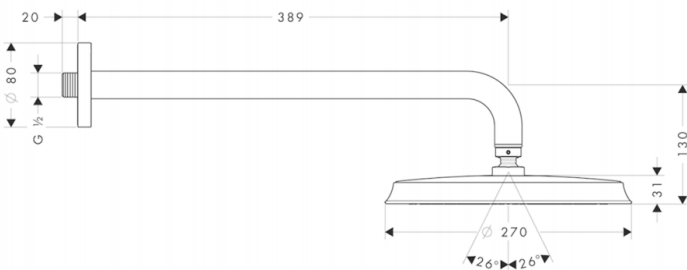

Brand : HANSGROHE, Germany
 Name : Raindance Classic Overhead Shower
 240 1jet with Shower Arm
 Item Code : 27424.090
 Designer : Hansgrohe
 Color / Finish : Chrome/Gold
 Dimensions :

Product info

- Consists of: overhead shower, shower arm
- Shower head size: 270 mm
- Spray type: RainAir
- Shower arm length: 390 mm
- Ball-joint: overhead shower angle adjustable
- Flow rate RainAir spray (at 3 bar): 19 l/min
- Material spray disc: metal
- Spray disc removable for cleaning

Technology

Flowchart

The consumption was measured in combination with the appropriate fittings (thermostat/mixer/ in-wall valve) to reflect actual application in practice.

Flushing of pipe must be done before fittings are installed. Failure to do so voids the warranty.