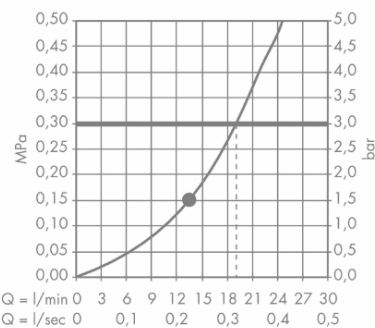

Brand : HANSGROHE, Germany
 Name : Raindance Classic Overhead Shower
 240 1jet with Shower Arm
 Item Code : 27424.090
 Designer : Hansgrohe
 Color / Finish : Chrome/Gold
 Dimensions :

Product info

- Consists of: overhead shower, shower arm
- Shower head size: 270 mm
- Spray type: RainAir
- Shower arm length: 390 mm
- Ball-joint: overhead shower angle adjustable
- Flow rate RainAir spray (at 3 bar): 19 l/min
- Material spray disc: metal
- Spray disc removable for cleaning

Technology

Flowchart

The consumption was measured in combination with the appropriate fittings (thermostat/mixer/ in-wall valve) to reflect actual application in practice.

Flushing of pipe must be done before fittings are installed. Failure to do so voids the warranty.