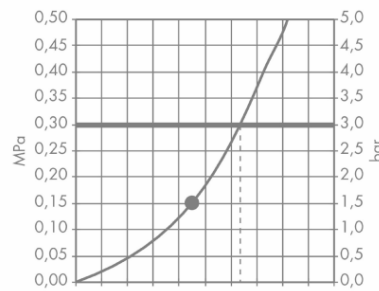

Brand : HANSGROHE, Germany
 Name : Raindance Classic Overhead Shower
 240 1jet with Shower Arm
 Item Code : 27424.000
 Designer : Hansgrohe
 Color / Finish : Chrome
 Dimensions :

Product info

- Consists of: overhead shower, shower arm
- Shower head size: 270 mm
- Spray type: RainAir
- Shower arm length: 390 mm
- Ball-joint: overhead shower angle adjustable
- Flow rate RainAir spray (at 3 bar): 19 l/min
- Material spray disc: metal
- Spray disc removable for cleaning

Technology

Flowchart

Q = l/min 0 3 6 9 12 15 18 21 24 27 30
 Q = l/sec 0 0,1 0,2 0,3 0,4 0,5

The consumption was measured in combination with the appropriate fittings (thermostat/mixer/ in-wall valve) to reflect actual application in practice.