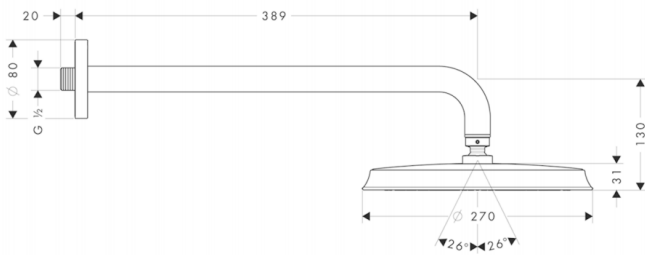

Brand : HANSGROHE, Germany
 Name : Raindance Classic Overhead Shower
 240 1jet with Shower Arm
 Item Code : 27424.000
 Designer : Hansgrohe
 Color / Finish : Chrome
 Dimensions :

Product info

- Consists of: overhead shower, shower arm
- Shower head size: 270 mm
- Spray type: RainAir
- Shower arm length: 390 mm
- Ball-joint: overhead shower angle adjustable
- Flow rate RainAir spray (at 3 bar): 19 l/min
- Material spray disc: metal
- Spray disc removable for cleaning

Technology

Flowchart

Q = l/min 0 3 6 9 12 15 18 21 24 27 30
 Q = l/sec 0 0,1 0,2 0,3 0,4 0,5

The consumption was measured in combination with the appropriate fittings (thermostat/mixer/ in-wall valve) to reflect actual application in practice.