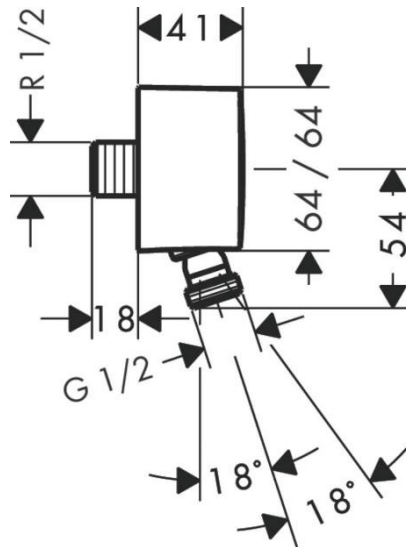

Brand : HANSGROHE, Germany
 Name : PURA VIDA FixFit Wall outlet with non-return valve and pivot joint
 Item Code : 27414.000
 Designer : Phoenix Design
 Color / Finish : Chrome
 Dimensions : Overall (LxWxH in cm)
 6.4x 5.9x 8.6cm

Product info:

- shower hose connection with ball joint
- plastic connection angle with metal ball joint
- non-return valve
- hose nut: for shower hoses with conical nut on both sides

Flushing of pipe must be done before fittings are installed. Failure to do so voids the warranty.