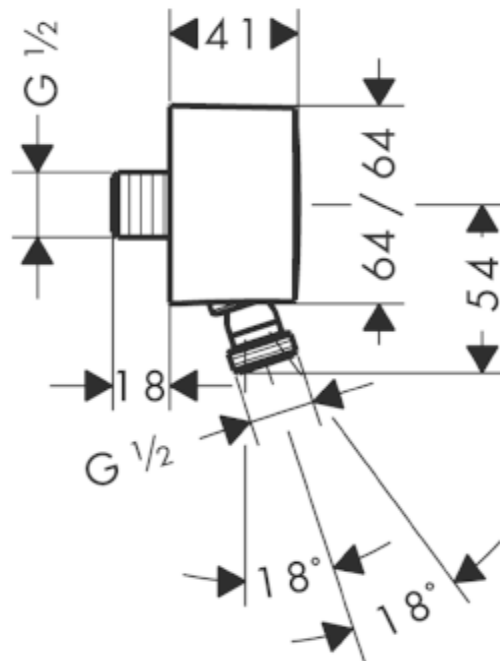

SPECIFICATION SHEET - fittings

BRAND:	hansgrohe	Product Photo:
ORIGIN:	Germany	
SERIES:	FixFit	
PRODUCT DESCRIPTION:	Wall outlet 1/2"x1/2"	
MODEL No.	27414 000	
FINISH/COLOUR:	Chrome-plated	
DIMENSIONS:		
OPTIONAL MATCHING PARTS:		

Technical Informations:

REMINDER:	Pipe flushing must be done before faucets are installed. Failure to do so voids the warranty.
	Do not use cleaners containing abrasive cleansers, ammonia, bleach, acids, waxes, alcohol, solvents or other products not recommended for chrome.
	All information is for reference only, installation shall always be based on the actual product delivered.