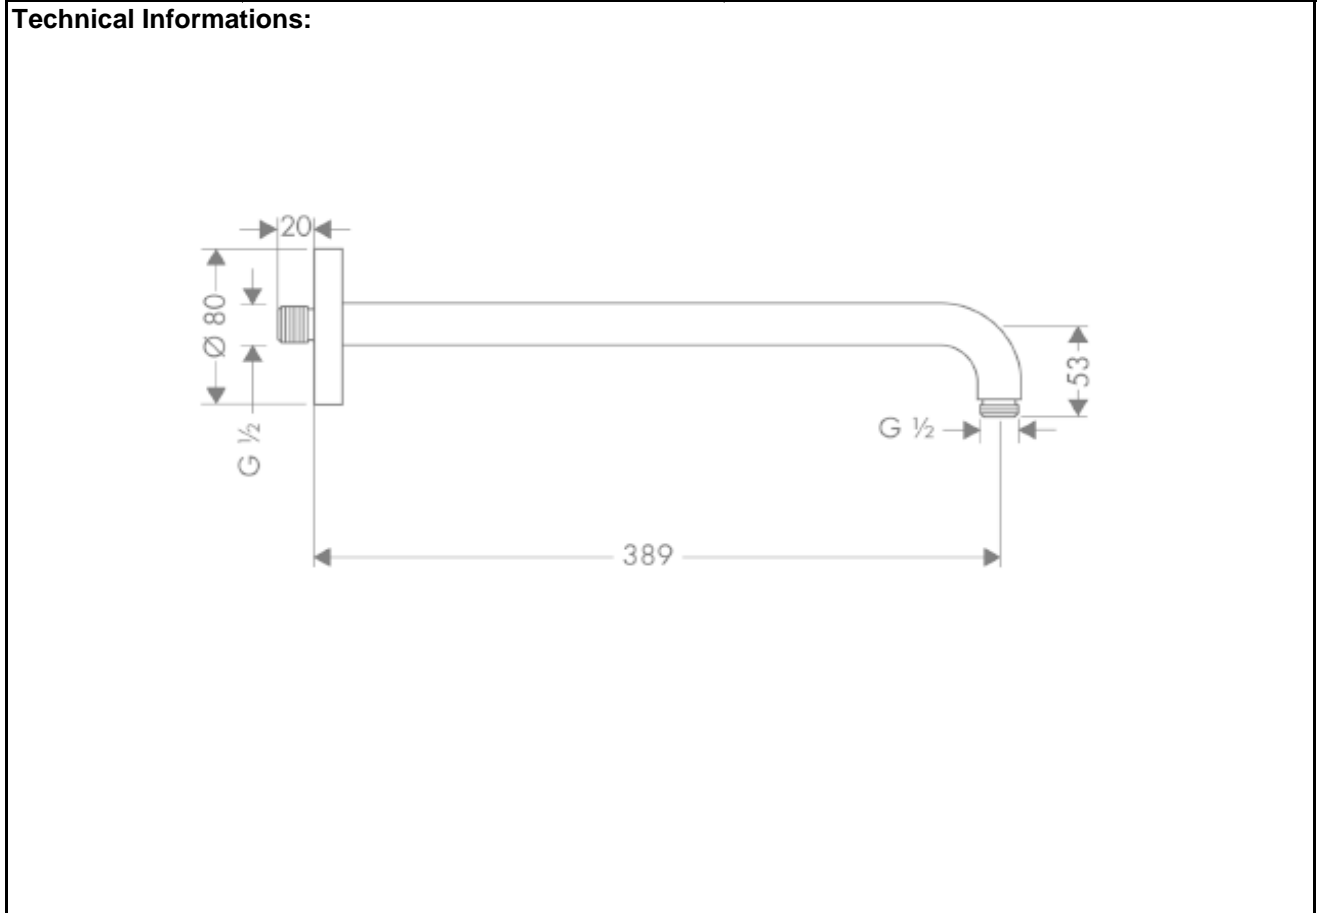

SPECIFICATION SHEET - fittings

BRAND:	AXOR®	Product Photo: 
ORIGIN:	Germany	
SERIES:	Citterio	
PRODUCT DESCRIPTION:	Shower arm	
MODEL No.	27413.000	
FINISH/COLOUR:	Chrome-plated	
DIMENSIONS:		
OPTIONAL MATCHING PARTS:		