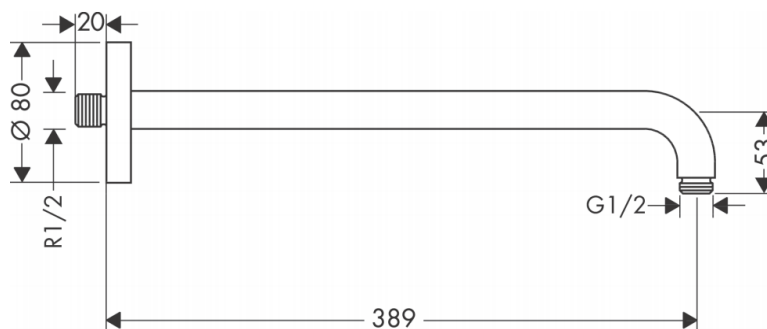

Brand : HANSGROHE, Germany
Name : Shower Arm 389mm
Item Code : 27413.000
Designer : Hansgrohe
Color / Finish : Chrome
Dimensions :

Product info

- Length: 389 mm
- Wall-mounted
- Installation type: exposed installation
- Version: 90° angle