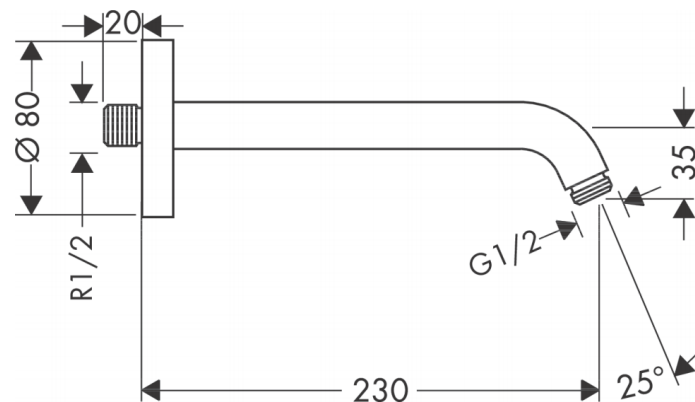

Brand : HANSGROHE, Germany
Name : Shower Arm
Item Code : 27412.000
Designer : Hansgrohe
Color / Finish : Chrome
Dimensions :

Product info

- Length: 230 mm
- Wall-mounted

Flushing of pipe must be done before fittings are installed. Failure to do so voids the warranty.