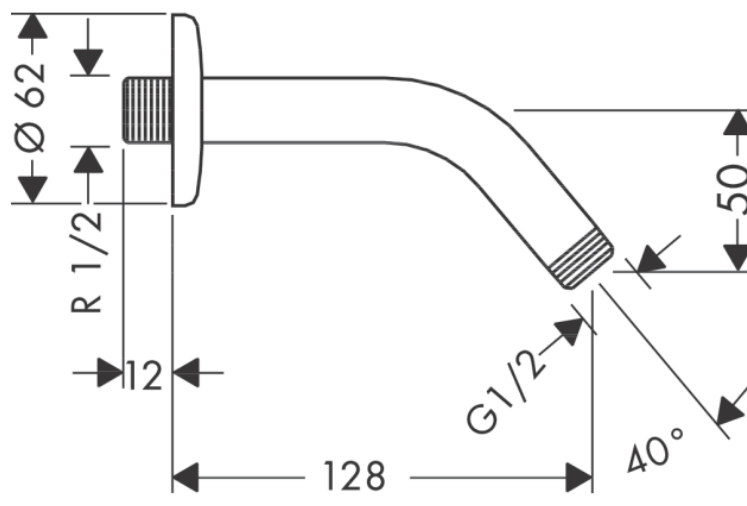

Brand : HANSGROHE, Germany
Name : Shower Arm
Item Code : 27411.000
Designer : Hansgrohe
Color / Finish : Chrome
Dimensions :

- Product info
- Length: 128 mm
 - Wall-mounted

Flushing of pipe must be done before fittings are installed. Failure to do so voids the warranty.
Follow cleaning instructions and avoid using any harmful chemicals.
All information is for reference only. Installation shall always be based on the specs provided with actual delivered items.
For more info, visit www.kuysen.com