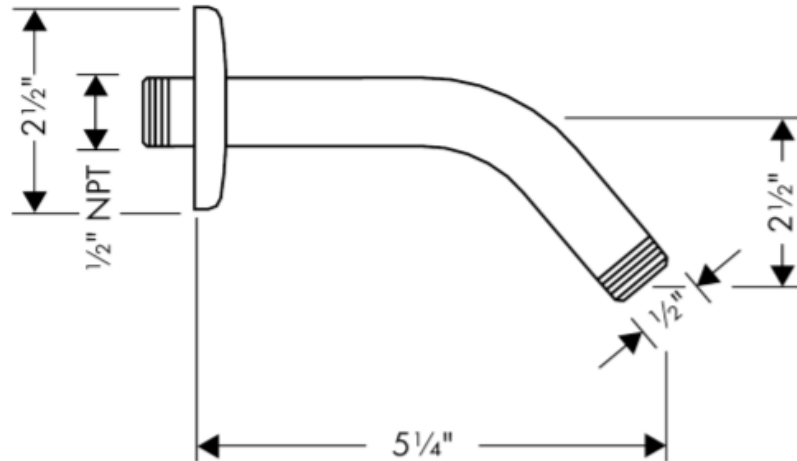

SPECIFICATION SHEET - fittings

BRAND:	hansgrohe	Product Photo:
ORIGIN:	Germany	
SERIES:	Swing C	
PRODUCT DESCRIPTION:	Shower arm	
MODEL No.	27411 923	
FINISH/COLOUR:	Rubbed Bronze	
DIMENSIONS:	128mm	
OPTIONAL MATCHING PARTS:		

Technical Informations: Suitable for continous flow water heater

REMINDER: Pipe flushing must be done before faucets are installed. Failure to do so voids the warranty.
Do not use cleaners containing abrasive cleansers, ammonia, bleach, acids, waxes, alcohol, solvents or other products not recommended for chrome.
All information is for reference only, installation shall always be based on the actual product delivered.