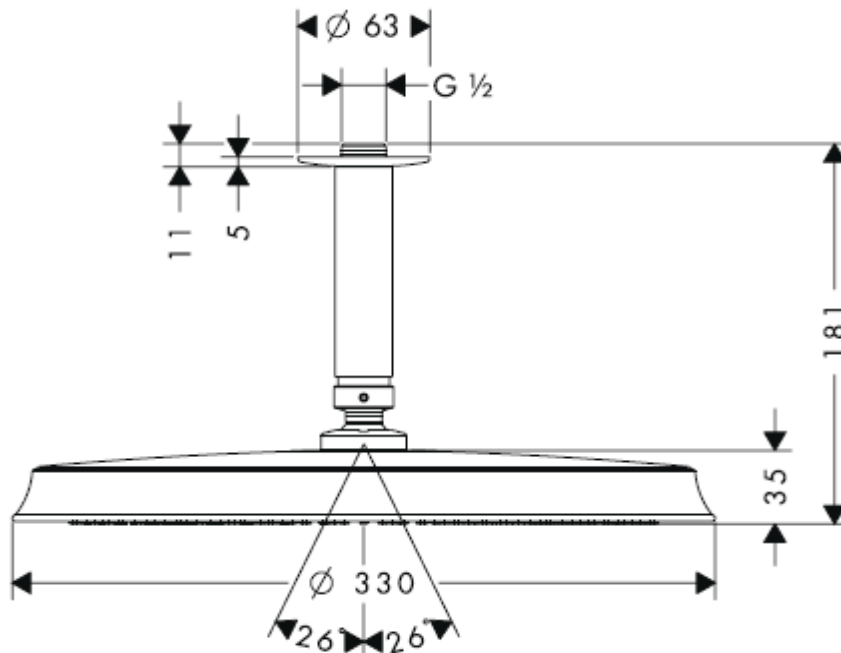

SPECIFICATION SHEET - fittings

BRAND:	hansgrohe	Product Photo:
ORIGIN:	Germany	
SERIES:	Overhead Showers	
PRODUCT DESCRIPTION:	Raindance Classic 300 Air 1jet overhead shower • spray type: RainAir spray • with ceiling connector 100mm • Flow rate: 19 l./min. at 3 bar	
MODEL No.	27406 000	
FINISH/COLOUR:	Chrome-plated	
DIMENSIONS:	Ø330mm	
OPTIONAL MATCHING PARTS:		

Technical Informations: Suitable for continous flow water heater

REMINDER:	Pipe flushing must be done before faucets are installed. Failure to do so voids the warranty.
	Do not use cleaners containing abrasive cleansers, ammonia, bleach, acids, waxes, alcohol, solvents or other products not recommended for chrome.
	All information is for reference only, installation shall always be based on the actual product delivered.