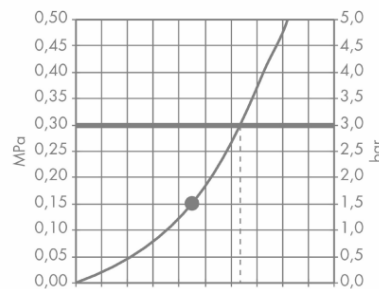

Product info

- Consists of: overhead shower, ceiling connector
- Shower head size: 270 mm
- Spray type: RainAir
- Ball-joint: overhead shower angle adjustable
- Flow rate RainAir spray (at 3 bar): 19 l/min
- Material spray disc: metal
- Ceiling connection length: 100 mm
- Installation: ceiling

Technology

Flowchart

Q = l/min 0 3 6 9 12 15 18 21 24 27 30
 Q = l/sec 0 0,1 0,2 0,3 0,4 0,5

The consumption was measured in combination with the appropriate fittings (thermostat/mixer/ in-wall valve) to reflect actual application in practice.