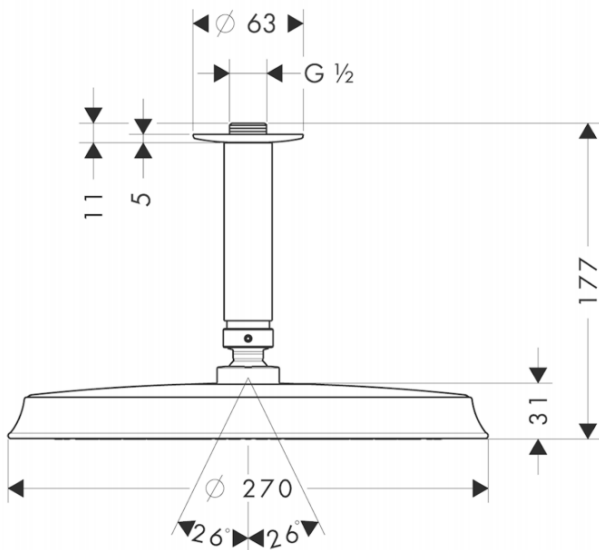

Brand : HANSGROHE, Germany
 Name : Raindance Classic Overhead Shower 240 1jet with Ceiling Connector
 Item Code : 27405.090
 Designer : Hansgrohe
 Color / Finish : Chrome/Gold
 Dimensions : Ø270 x 177mm

Product info

- Consists of: overhead shower, ceiling connector
- Shower head size: 270 mm
- Spray type: RainAir
- Ball-joint: overhead shower angle adjustable
- Flow rate RainAir spray (at 3 bar): 19 l/min
- Material spray disc: metal
- Ceiling connection length: 100 mm
- Installation: ceiling

Technology

Flowchart

Q = l/min 0 3 6 9 12 15 18 21 24 27 30
 Q = l/sec 0 0,1 0,2 0,3 0,4 0,5

The consumption was measured in combination with the appropriate fittings (thermostat/mixer/ in-wall valve) to reflect actual application in practice.