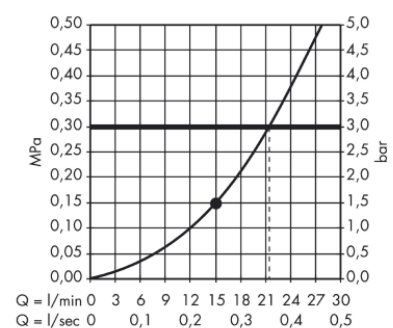

Technology

Flowchart