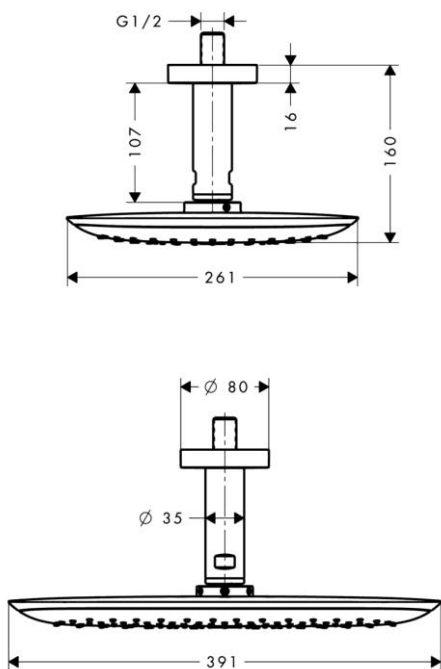

Brand : HANSGROHE, Germany
 Name : PURA VIDA overhead shower 400
 1jet with ceiling connector
 Item Code : 27390.400
 Designer : Phoenix Design
 Color / Finish : Chrome/White
 Dimensions : Overall (LxWxH in cm)

Product info:

- consists of: overhead shower, ceiling connector
- shower head size: 391 x 261 mm
- spray type: RainAir
- ball-joint: overhead shower angle adjustable
- flow rate RainAir spray (at 3 bar): 21 l/min
- spray disc surface in white
- material spray disc: metal
- ceiling connection length: 100 mm
- installation: ceiling
- connection thread G ½
- connection dimension: DN15