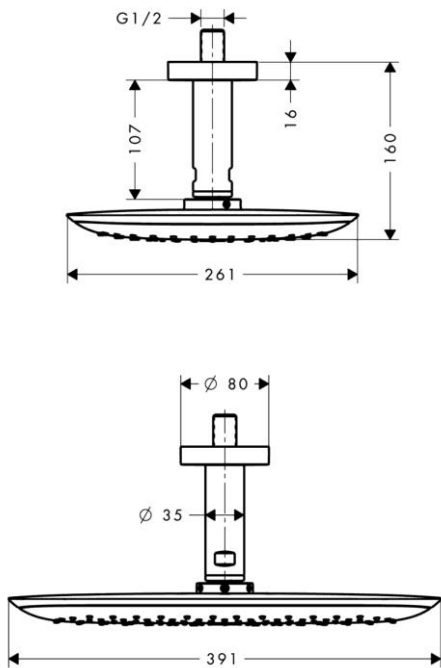

Brand : HANSGROHE, Germany
 Name : PURA VIDA overhead shower 400
 1jet with ceiling connector
 Item Code : 27390.000
 Designer : Phoenix Design
 Color / Finish : Chrome
 Dimensions : Overall (LxWxH in cm)

Product info:

- consists of: overhead shower, ceiling connector
- shower head size: 391 x 261 mm
- spray type: RainAir
- ball-joint: overhead shower angle adjustable
- flow rate RainAir spray (at 3 bar): 21 l/min
- spray disc surface in chrome
- material spray disc: metal
- ceiling connection length: 100 mm
- installation: ceiling
- connection thread G ½
- connection dimension: DN15