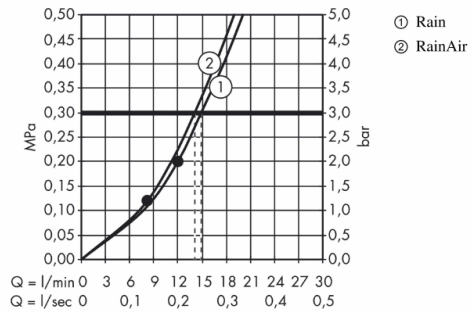

Brand : HANSGROHE, Germany
 Name : Raindance Select E Overhead Shower
 360 2jet
 Item Code : 27385.400
 Designer : Hansgrohe
 Color / Finish : Chrome/White
 Dimensions :

Product info

- Consists of: overhead shower, shower arm
- Shower head size: 300 x 160 mm
- Spray type: Rain, RainAir
- Shower arm length: 390 mm
- Ball-joint: overhead shower angle adjustable
- Flow rate Rain spray (at 3 bar): 15 l/min
- Flow rate RainAir spray (at 3 bar): 14 l/min
- Select button on overhead shower
- Spray disc surface: White
- Material spray disc: metal
- Spray disc removable for cleaning

Technology

Flowchart

The consumption was measured in combination with the appropriate fittings (thermostat/mixer/ in-wall valve) to reflect actual application in practice.

Flushing of pipe must be done before fittings are installed. Failure to do so voids the warranty.