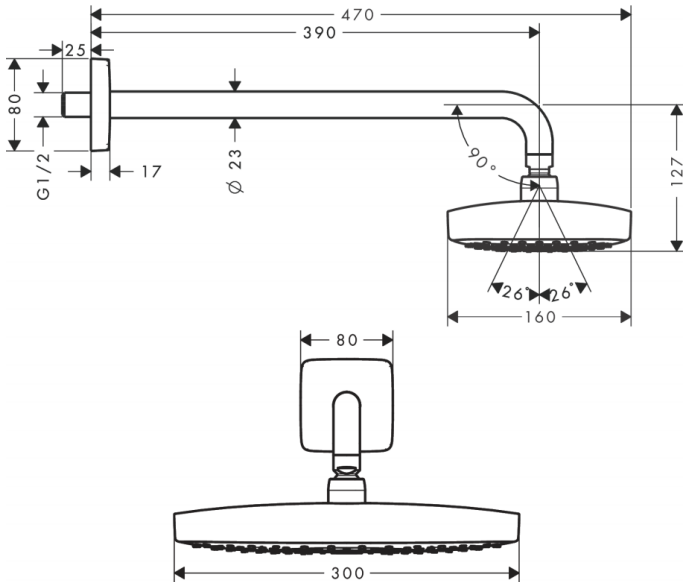

Brand : HANSGROHE, Germany
 Name : Raindance Select E Overhead Shower
 360 2jet
 Item Code : 27385.400
 Designer : Hansgrohe
 Color / Finish : Chrome/White
 Dimensions :

Product info

- Consists of: overhead shower, shower arm
- Shower head size: 300 x 160 mm
- Spray type: Rain, RainAir
- Shower arm length: 390 mm
- Ball-joint: overhead shower angle adjustable
- Flow rate Rain spray (at 3 bar): 15 l/min
- Flow rate RainAir spray (at 3 bar): 14 l/min
- Select button on overhead shower
- Spray disc surface: White
- Material spray disc: metal
- Spray disc removable for cleaning

Technology

Flowchart

The consumption was measured in combination with the appropriate fittings (thermostat/mixer/ in-wall valve) to reflect actual application in practice.

Flushing of pipe must be done before fittings are installed. Failure to do so voids the warranty.