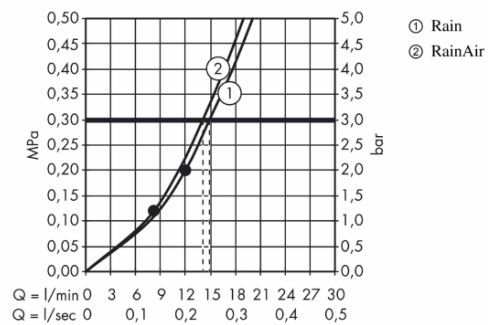

Brand : HANSGROHE, Germany
 Name : Raindance Select E Overhead Shower 300 2jet
 Item Code : 27384.400
 Designer : Hansgrohe
 Color / Finish : Chrome/White
 Dimensions :

Product info

- Consists of: overhead shower, ceiling connector
- Shower head size: 300 x 160 mm
- Spray type: Rain, RainAir
- Ball-joint: overhead shower angle adjustable
- Flow rate Rain spray (at 3 bar): 15 l/min
- Flow rate RainAir spray (at 3 bar): 14 l/min
- Select button on overhead shower
- Spray disc surface: White
- Material spray disc: metal
- Spray disc removable for cleaning
- Brass ceiling connector
- Ceiling connection length: 100

Technology

Flowchart

The consumption was measured in combination with the appropriate fittings (thermostat/mixer/in-wall valve) to reflect actual application in practice.

Flushing of pipe must be done before fittings are installed. Failure to do so voids the warranty.