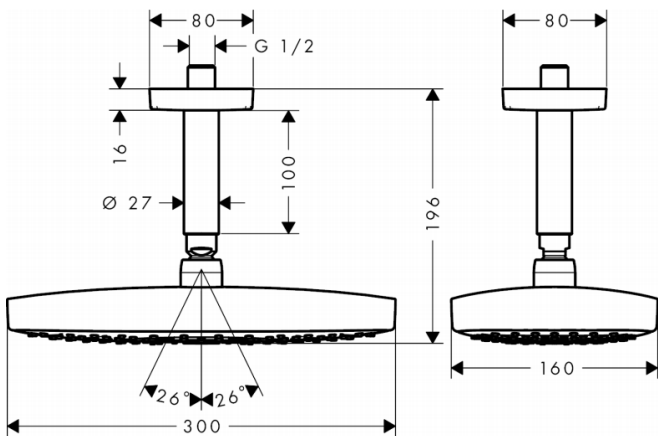

Brand : HANSGROHE, Germany
 Name : Raindance Select E Overhead Shower 300 2jet
 Item Code : 27384.400
 Designer : Hansgrohe
 Color / Finish : Chrome/White
 Dimensions :

Product info

- Consists of: overhead shower, ceiling connector
- Shower head size: 300 x 160 mm
- Spray type: Rain, RainAir
- Ball-joint: overhead shower angle adjustable
- Flow rate Rain spray (at 3 bar): 15 l/min
- Flow rate RainAir spray (at 3 bar): 14 l/min
- Select button on overhead shower
- Spray disc surface: White
- Material spray disc: metal
- Spray disc removable for cleaning
- Brass ceiling connector
- Ceiling connection length: 100

Technology

Flowchart

The consumption was measured in combination with the appropriate fittings (thermostat/mixer/in-wall valve) to reflect actual application in practice.

Flushing of pipe must be done before fittings are installed. Failure to do so voids the warranty.