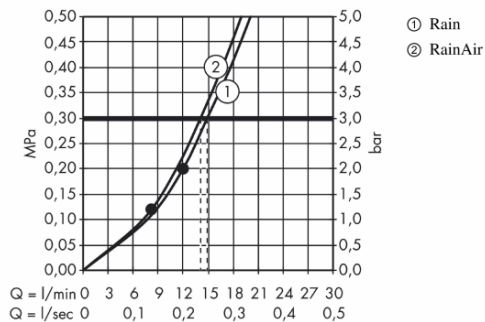

Flowchart

The consumption was measured in combination with the appropriate fittings (thermostat/mixer/ in-wall valve) to reflect actual application in practice.

Flushing of pipe must be done before fittings are installed. Failure to do so voids the warranty.
Follow cleaning instructions and avoid using any harmful chemicals.
All information is for reference only. Installation shall always be based on the specs provided with actual delivered items.
For more info, visit www.kuysen.com