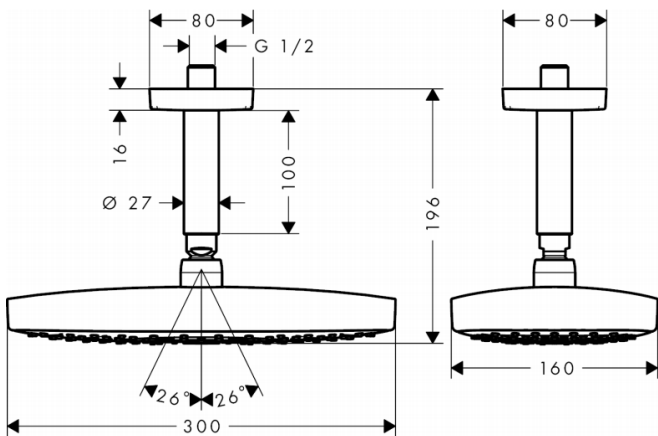

Brand : HANSGROHE, Germany  
 Name : Raindance Select E Overhead Shower 300 2jet  
 Item Code : 27384.000  
 Designer : Hansgrohe  
 Color / Finish : Chrome  
 Dimensions :

- Product info**
- Consists of: overhead shower, ceiling connector
  - Shower head size: 300 x 160 mm
  - Spray type: Rain, RainAir
  - Ball-joint: overhead shower angle adjustable
  - Flow rate Rain spray (at 3 bar): 15 l/min
  - Flow rate RainAir spray (at 3 bar): 14 l/min
  - Select button on overhead shower
  - Spray disc surface: chrome
  - Material spray disc: metal
  - Spray disc removable for cleaning
  - Brass ceiling connector
  - Ceiling connection length: 100