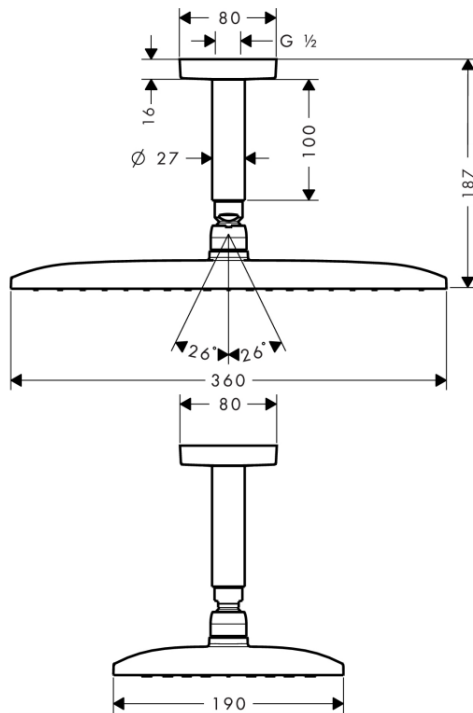

Brand : HANSGROHE, Germany  
 Name : Raindance E Overhead Shower 360 1jet  
 Item Code : 27381.000  
 Designer : Hansgrohe  
 Color / Finish : Chrome  
 Dimensions :

**Product info**

- Consists of: overhead shower, ceiling connector
- Shower head size: 360 x 190 mm
- Spray type: RainAir
- Ball-joint: overhead shower angle adjustable
- Flow rate RainAir spray (at 3 bar): 16 l/min
- Material spray disc: metal
- Spray disc removable for cleaning
- Brass ceiling connector
- Ceiling connection length: 100 mm

**Technology**

**Flowchart**

The consumption was measured in combination with the appropriate fittings (thermostat/mixer/ in-wall valve) to reflect actual application in practice.

Flushing of pipe must be done before fittings are installed. Failure to do so voids the warranty.