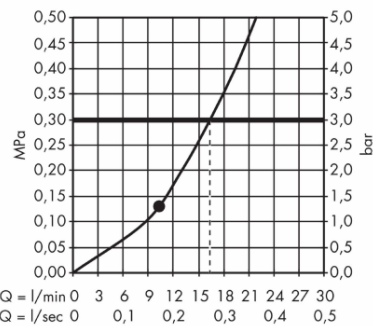

Brand : HANSGROHE, Germany  
 Name : Raindance E Overhead Shower 360 1jet  
 Item Code : 27381.000  
 Designer : Hansgrohe  
 Color / Finish : Chrome  
 Dimensions :

**Product info**

- Consists of: overhead shower, ceiling connector
- Shower head size: 360 x 190 mm
- Spray type: RainAir
- Ball-joint: overhead shower angle adjustable
- Flow rate RainAir spray (at 3 bar): 16 l/min
- Material spray disc: metal
- Spray disc removable for cleaning
- Brass ceiling connector
- Ceiling connection length: 100 mm

**Technology**

**Flowchart**

The consumption was measured in combination with the appropriate fittings (thermostat/mixer/ in-wall valve) to reflect actual application in practice.

Flushing of pipe must be done before fittings are installed. Failure to do so voids the warranty.