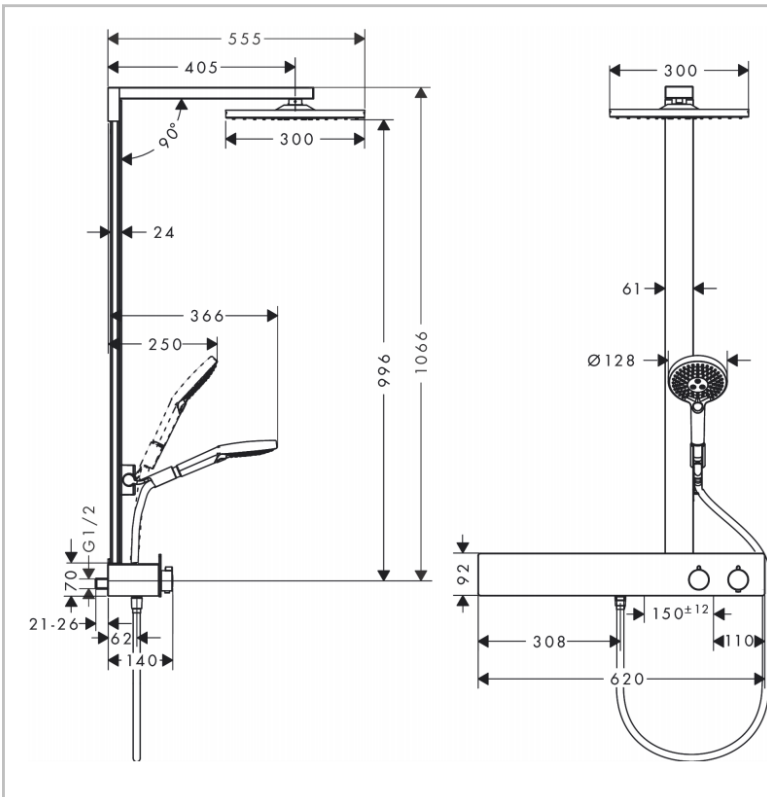

Brand : HANSGROHE, Germany  
 Name : Raindance E Showerpipe 300 1jet  
 Item Code : 27364.000  
 Designer : Hansgrohe  
 Color / Finish : Chrome  
 Dimensions :

**Product info:**

- Consists of: overhead shower, hand shower, shower thermostat, shower hose, shower holder
- Overhead shower Raindance Select E 300 3jet, 300 x 190 mm
- Spray type overhead shower: RainAir, Rain, RainStream
- Convenient diversion via Select button
- Spray disc surface: White
- Spray type hand shower: RainAir, Rain, Whirl
- Shelf made of safety glass, white glass
- Shower arm length: 380 mm
- Maximum flow rate at 3 bar: 19 l/min
- Flow rate RainAir spray (at 3 bar): 16 l/min
- Flow rate Rain spray (at 3 bar): 16 l/min
- Flow rate RainStream spray (at 3 bar): 19 l/min
- Safety lock at 40° C
- Adjustable hot water limitation
- Convenient diversion via Select button