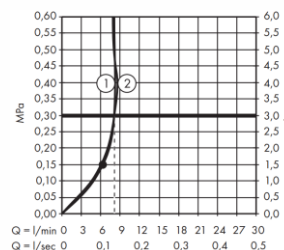

Flushing of pipe must be done before fittings are installed. Failure to do so voids the warranty.

Follow cleaning instructions and avoid using any harmful chemicals.

All information is for reference only. Installation shall always be based on the specs provided with actual delivered items.

For more info, visit www.kuysen.com