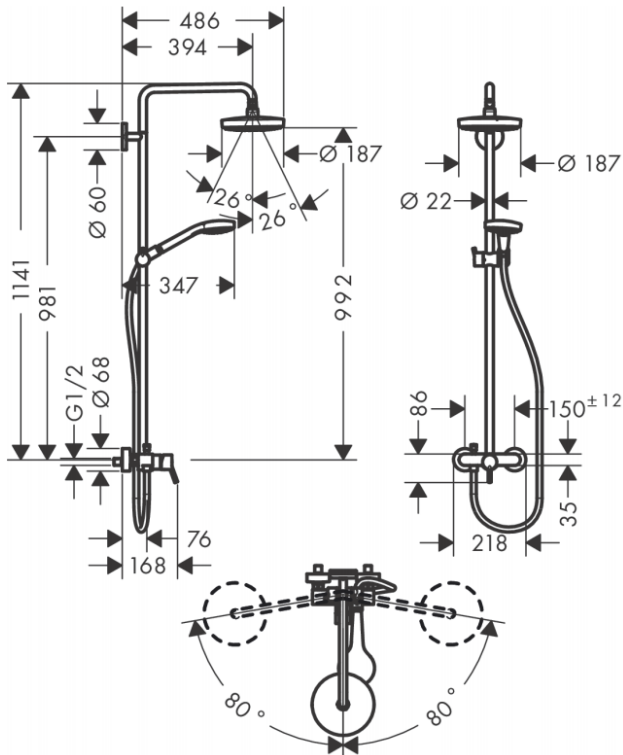

Brand : HANSGROHE, Germany
 Name : Cromo Select S Showerpipe 180 2jet
 Item Code : 27255.400
 Designer : Hansgrohe
 Color / Finish : Chrome/White
 Dimensions :

Product info:

- Spray type hand shower: Massage spray, IntenseRain, SoftRain
- Consists of: overhead shower, hand shower, single lever shower mixer, shower hose, hand shower holder
- Overhead shower Cromo Select S 180 2jet, 180 mm
- Spray type overhead shower: Rain, IntenseRain
- Convenient diversion via Select button
- Height-adjustable hand shower holder
- Swiveling shower arm length: 400 mm
- Flow rate IntenseRain spray (at 3 bar): 16 l/min
- Flow rate Rain spray (at 3 bar): 16 l/min
- Operating pressure: min. 1,5 bar/max. 10 bar
- Temperature limitation adjustable