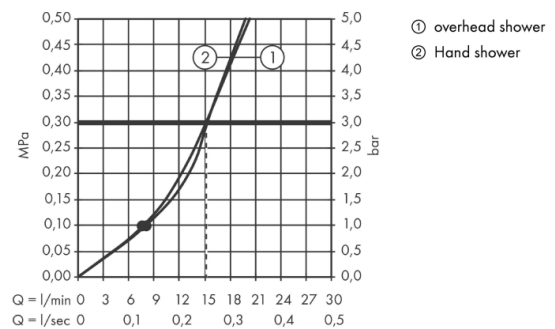

Flushing of pipe must be done before fittings are installed. Failure to do so voids the warranty.
Follow cleaning instructions and avoid using any harmful chemicals.
All information is for reference only. Installation shall always be based on the specs provided with actual delivered items.
For more info, visit www.kuysen.com