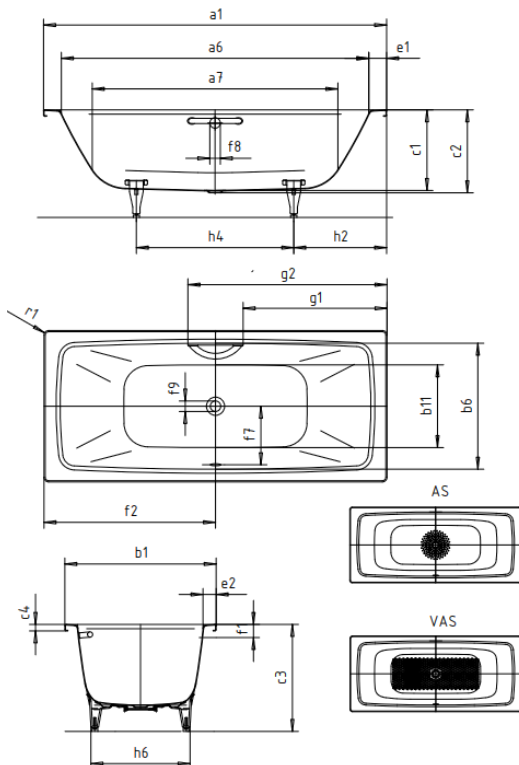

**Product info:**

- With anti slip Ø289mm
- Two-seater inlay tub with waste at center
- Water volume: 130 liters
- 3.5mm steel enamel

**Add-ons:**

- 1 x 5831 7000 0000 leg set
- 1 x 6877 7324 0999 waste and overflow