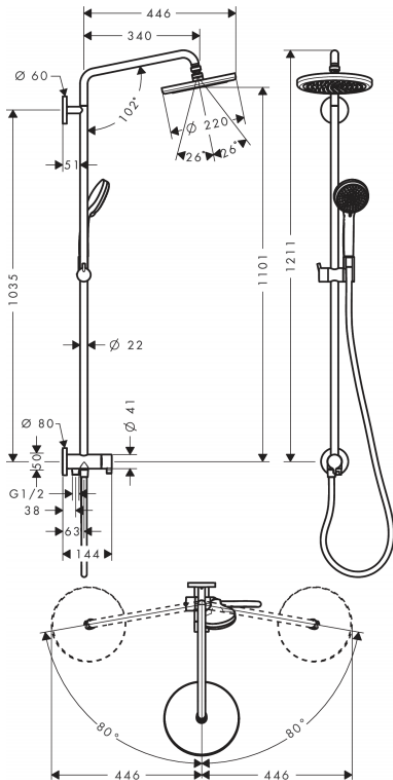

Brand : HANSGROHE, Germany  
 Name : Croma Showerpipe 220 1jet  
 Item Code : 27222.000  
 Designer : Hansgrohe  
 Color / Finish : Chrome  
 Dimensions :

**Product info:**

- consists of: overhead shower, hand shower, shower hose, hand shower holder
- overhead shower Croma 220, 220mm
- Spray type overhead shower: RainAir
- Fully chrome-plated spray disc
- Swiveling shower arm length: 400 mm
- Spray type hand shower: Rain, Massage spray, Shampoo spray, normal spray
- Height-adjustable hand shower holder
- Flow rate RainAir spray (at 3 bar): 14 l/min
- Water connection: Isiflex shower hose 80 cm