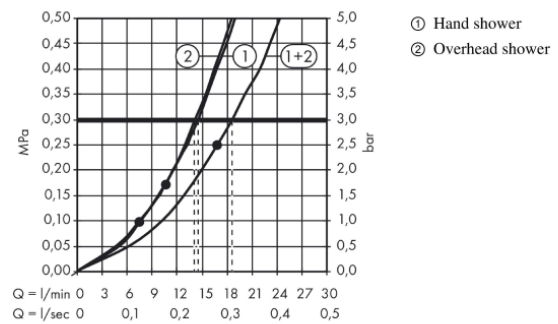

Technology

Flowchart