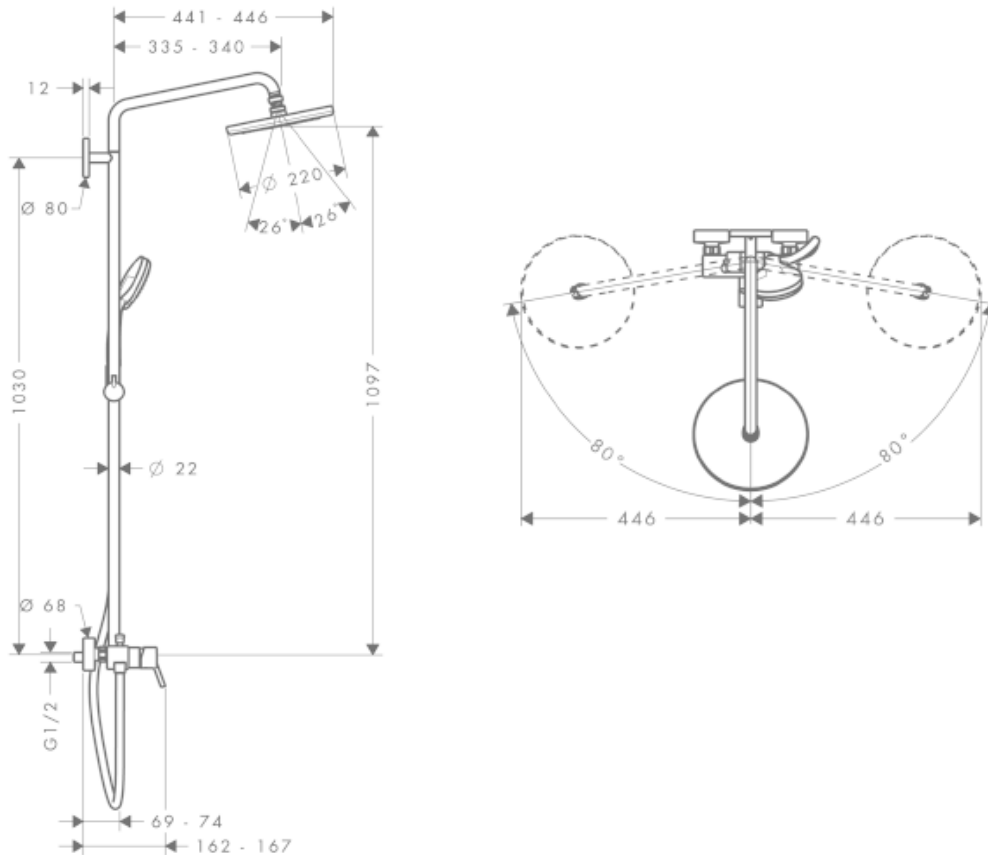

SPECIFICATION SHEET - fittings

BRAND:	hangrohe	Product Photo:
ORIGIN:	Germany	
SERIES:	Shower Pipes	
PRODUCT DESCRIPTION:	Croma 220 single lever mixer shower pipe set • flow rate: 16 l/min	
MODEL No.	27222 000	
FINISH/COLOUR:	Chrome-plated	
DIMENSIONS:		
OPTIONAL MATCHING PARTS:		

Technical Informations: Suitable for continous flow water heater

REMINDER:	Pipe flushing must be done before faucets are installed. Failure to do so voids the warranty.
	Do not use cleaners containing abrasive cleansers, ammonia, bleach, acids, waxes, alcohol, solvents or other products not recommended for chrome.
	All information is for reference only, installation shall always be based on the actual product delivered.