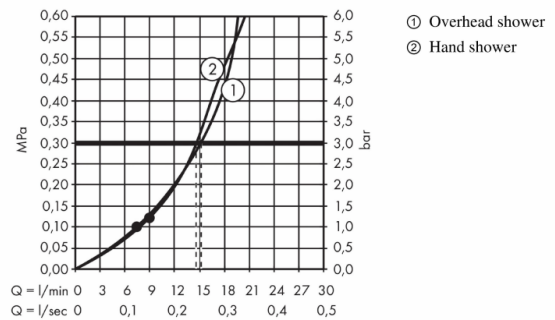

Technology

Flowchart