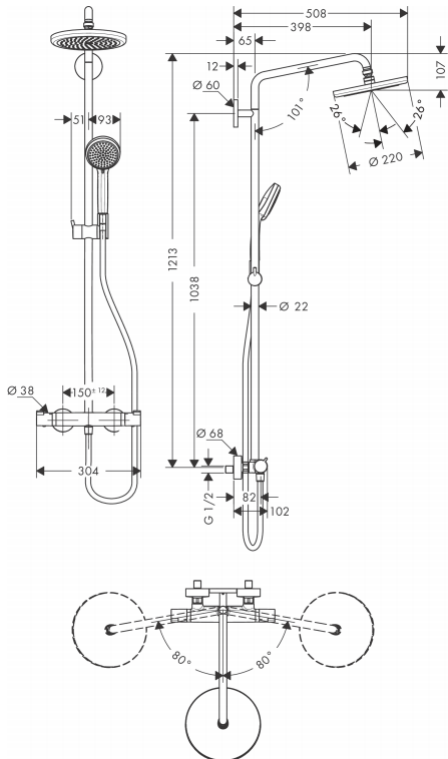

Brand : HANSGROHE, Germany  
 Name : Croma Showerpipe 220 1jet  
 Item Code : 27185.000  
 Designer : Hansgrohe  
 Color / Finish : Chrome  
 Dimensions :

**Product info:**

- consists of: overhead shower, hand shower, shower hose, hand shower holder
- overhead shower Croma 220, 220mm
- Spray type overhead shower: RainAir
- Fully chrome-plated spray disc
- Swiveling shower arm length: 400 mm
- Spray type hand shower: Rain, Massage spray, Shampoo spray, normal spray
- Thermostat Ecostat Comfort
- Height-adjustable hand shower holder
- Flow rate RainAir spray (at 3 bar): 14 l/min
- Water connection: Isiflex shower hose 80 cm